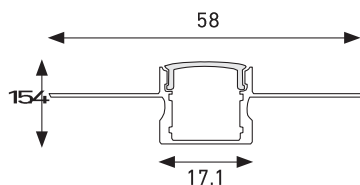

DIMENSIONS (in MM)

ACCESSORIES

Endcaps

EXECF023

EXFT23

ALUMINUM PROFILE

RECESSED TRIMLESS PROFILE

DESCRIPTION

Create seamless light in walls and ceilings. 2 meters in length. Made with high quality anodized aluminum.

FEATURES

- Dot free frosted lens to pair with Luminiz LED strip
- Extrusion acts as heatsink, thus increasing the lifespan of LED strip
- Includes lens and end caps