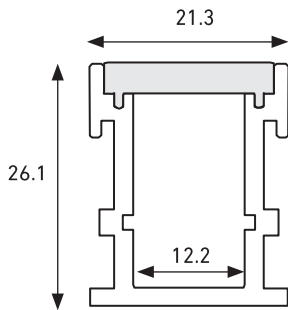

DIMENSIONS (in MM)

ACCESSORIES

Endcaps

EXECF029

Brackets/Clips

EXCL06

EXF029

ALUMINUM PROFILE

RECESSED INGROUND PROFILE

DESCRIPTION

Stylish line of light. 2 meters in length. Made from high quality anodized aluminum. For protection against moisture, extrusion is to be sealed with silicone or sealant. For added protection, use IP68(waterproof) LED strip.