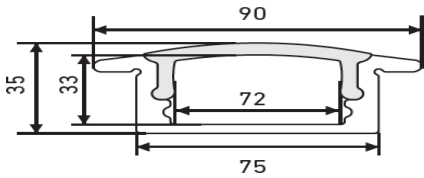

EXF026

ALUMINUM PROFILE

RECESSED PROFILE

DESCRIPTION

Create lines of light in walls and Ceilings. 2 meters in length.
Can be used with 2 strips of LED to create a primary light source

DIMENSIONS (in MM)

FEATURES