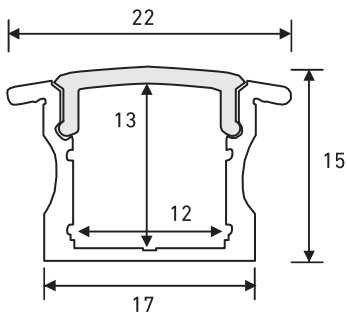

#### DIMENSIONS (in MM)

#### DESCRIPTION

Discreet and stylish line of light. 2 meters in length, compact and versatile. Made from high quality anodized aluminum.