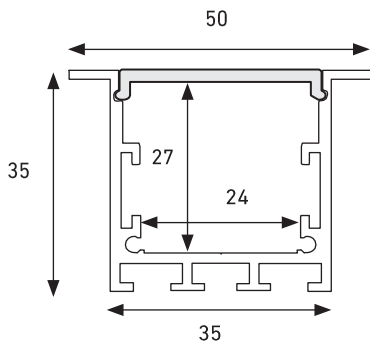

DIMENSIONS (in MM)

FEATURES

- Dot free frosted lens to pair with Luminiz LED strip
- Extrusion acts as heatsink, thus increasing the lifespan of LED strip
- Includes lens and end caps

APPLICATIONS

Interior lighting, ceilings and walls. Suitable for residential and commercial spaces

ACCESSORIES

Endcaps

Brackets/Clips

L-Extension

T-Extension

Cross Extension