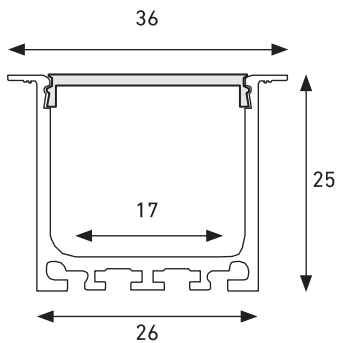

EXF0213

ALUMINUM PROFILE

RECESSED PROFILE

DESCRIPTION

Create lines of light in walls and ceilings. 2 meters in length. Made with high quality anodized aluminum.

DIMENSIONS (in MM)

FEATURES

- Dot free frosted lens to pair with Luminiz LED strip
- Extrusion acts as heatsink, thus increasing the lifespan of LED strip
- Includes lens and end caps