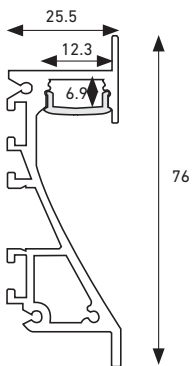

EXF0211

ALUMINUM PROFILE

RECESSED MOULDING PROFILE

DESCRIPTION

Accent illumination without glare. Replace or use in conjunction with traditional plaster and wood moulding. 2 meters length. Made from high quality anodized aluminum.

DIMENSIONS (in MM)

ACCESSORIES

Endcaps

EXECF0211

Brackets/Clips

EXCL08