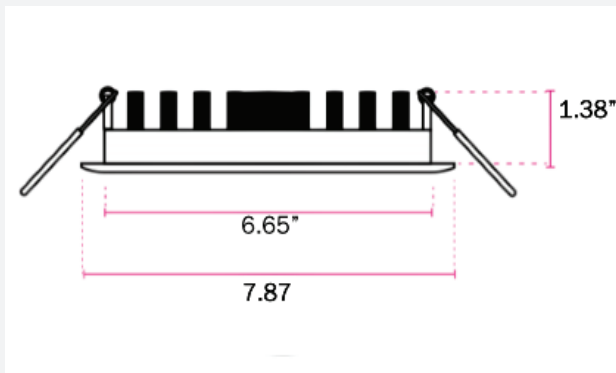

8" SLIMS RECESSED

Our 8" Slims Recessed Downlight has incredible features packed in a slim body. It delivers up to 1260 lumens, and has an impressive lifespan of up to 50,000 hours. It is available in 3 different trim colours, and is ideal for a variety of recessed lighting applications.

SPECIFICATION

Product Specification

Voltage IN: 110 - 120V AC
 Frequency: 60Hz
 Power: 18W
 Lumens: 1260lm
 Power Factor: ≥ 0.9
 Color Rendering Index: >80
 Color Temperature: 5000K
 Lifespan: 50000 hours
 Beam Angle: 120°
 Dimmable: Yes

- Cold White (5000K)
- White Trim
- Black Trim
- Brushed Nickel Trim

FEATURES

ACCESSORIES

- Slims Recessed Driver (Included)

DIMENSIONS

Cut Size
7.25"
(183mm)

8" SLIMS RECESSED

DIMMER LIST

NOTE:

- - DENOTES THE BEST DIMMING CAPABILITY
- - GOOD DIMMING

ORDERING GUIDE

PRODUCT	TYPE	SIZE	CCT	TRIM COLOUR
<input type="text"/>	<input type="text"/>	<input type="text"/>	<input type="text"/>	<input type="text"/>
D: Downlight	L: Slims	8: 8 INCH	40: 4000K 50: 5000K	W: White B: Black N: Brushed Nickel