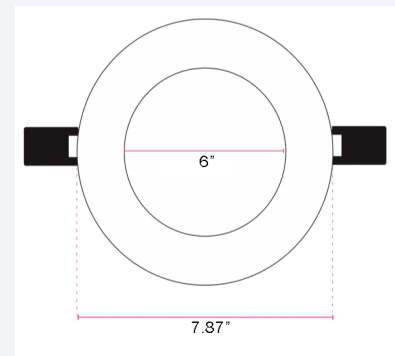

- Cold White (5000K)
- White Trim
- Black Trim
- Brushed Nickel Trim

FEATURES

ACCESSORIES

- Slims Recessed Driver (Included)

DIMENSIONS

Cut Size
7.25"
(183mm)

8" SLIMS RECESSED

DIMMER LIST

NOTE:

- - DENOTES THE BEST DIMMING CAPABILITY
- - GOOD DIMMING

ORDERING GUIDE

PRODUCT	TYPE	SIZE	CCT	TRIM COLOUR
<input type="text"/>	<input type="text"/>	<input type="text"/>	<input type="text"/>	<input type="text"/>
D: Downlight	L: Slims	8: 8 INCH	40: 4000K 50: 5000K	W: White B: Black N: Brushed Nickel