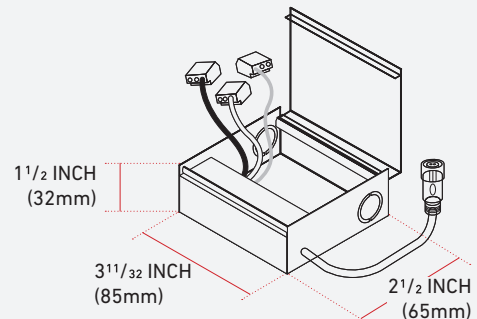

- 3CCT (3000K/4000k/5000K)
- White Trim (**DL43CCTW**)
- Black Trim (**DS101403CTBK**)
- Brushed Nickel Trim (**DS101403CTNK**)

FEATURES

ACCESSORIES

Slims Recessed Driver (Included)

DIMENSIONS

Cut Size
4 1/4"
(108mm)