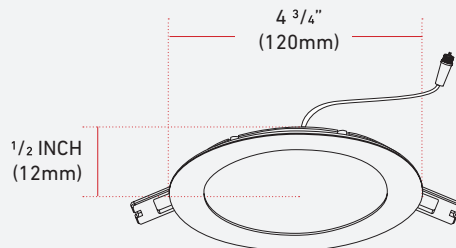

4" SLIMS

RECESSED DOWNLIGHT (3CCT)

SPECIFICATION

LED Type: SMD2835
Voltage In: 120V AC
Frequency: 60Hz
Power: 10W
Lumens: 630-700lm
Power Factor: ≥ 0.9
Colour Rendering Index: >80
3CCT: 3000K / 4000K / 5000K
Lifespan: 50000 Hours
Beam Angle: 110°
Dimmable: Yes
Dimming Range: 10%-100%

- 3CCT (3000K/4000k/5000K)
- White Trim (**DL43CCTW**)
- Black Trim (**DS101403CTBK**)
- Brushed Nickel Trim (**DS101403CTNK**)

FEATURES

ACCESSORIES

Slims Recessed Driver (Included)

DIMENSIONS

Cut Size
4 1/4"
(108mm)