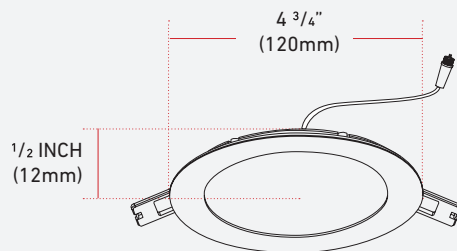

4" SLIMS

RECESSED DOWNLIGHT (3CCT)

SPECIFICATION

LED Type: SMD2835
Voltage In: 120V AC
Frequency: 60Hz
Power: 10W
Lumens: 630-700lm
Power Factor: ≥ 0.9
Colour Rendering Index: >80
3CCT: 3000K / 4000K / 5000K
Lifespan: 50000 Hours
Beam Angle: 110°
Dimmable: Yes
Dimming Range: 10%-100%

- 3CCT (3000K/4000k/5000K)
- White Trim (**DL43CCTW**)
- Black Trim (**DS101403CTBK**)
- Brushed Nickel Trim (**DS101403CTNK**)

FEATURES

ACCESSORIES

Slims Recessed Driver (Included)

DIMENSIONS

Cut Size
4 1/4"
(108mm)