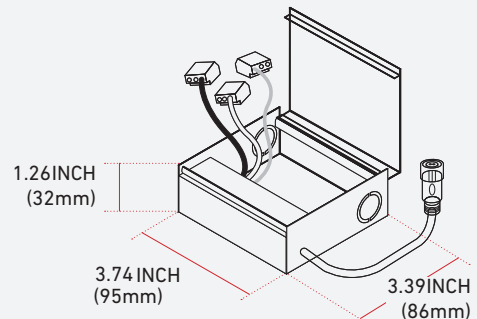

- 3CCT (3000K/4000k/5000K)
- White Trim (**DL43CCTW**)
- Black Trim (**DS101403CTBK**)
- Brushed Nickel Trim (**DS101403CTNK**)

FEATURES

ACCESSORIES

Slims Recessed Driver (Included)

DIMENSIONS

Cut Size
4 1/4"
(108mm)