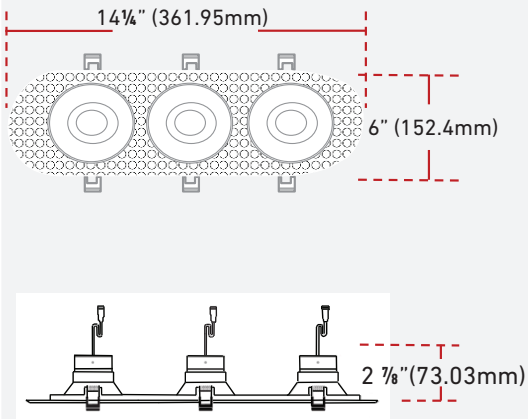

TRIO

NEXTGEN TRIMLESS

MODEL NO.

TN31340---WH
TN31340---BK

COLOURS

FEATURES

DIMENSIONS

CUT HOLE 14" x 4"

OUTER TRIM

Tilt Angle: 30°
Material: Diecast aluminum

MODULE (NG-303CT) | (X3)

Module: NEXTGEN 16 (NG---303CT)
Power: 27W (9W per module)
LED Type: Bridgelux COB
Frequency: 60Hz
Luminance: 2,160lm (720lm per module)
Voltage In (Module): 18-32V DC
Voltage In (Driver): 120V AC
CRI: >80
3CCT: 3000K-5000K
Lifespan: 25,000 Hrs
Beam Angle: 40°