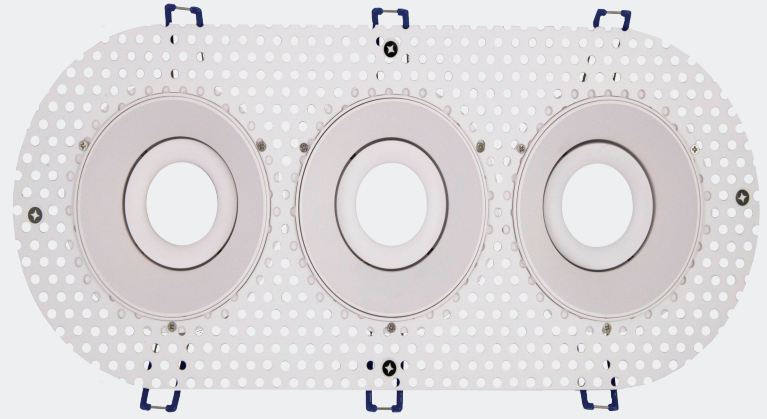

TRIO

NEXTGEN TRIMLESS

MODEL NO.

TN31340---WH
TN31340---BK

COLOURS

FEATURES

DIMENSIONS

CUT HOLE 14" x 4"

OUTER TRIM

Tilt Angle: 30°
Material: Diecast aluminum

MODULE (NG-303CT) | (X3)

Module: NEXTGEN 16 (NG---303CT)
Power: 27W (9W per module)
LED Type: Bridgelux COB
Frequency: 60Hz
Luminance: 2,160lm (720lm per module)
Voltage In (Module): 18-32V DC
Voltage In (Driver): 120V AC
CRI: >80
3CCT: 3000K-5000K
Lifespan: 25,000 Hrs
Beam Angle: 40°

ELECTRICAL DRIVER

Class 2 Dimmable constant current driver (included)
Thermally protected
Input Voltage: 120V

Mounting Plate: GP3013N