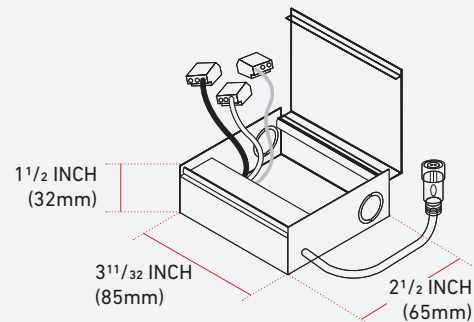

FROSTED LENS

DIMMABLE

DAMP LOCATION

JUNCTION BOX INCLUDED

120V

LINE VOLTAGE

ACCESSORIES

- Slims Recessed Driver (Included)

DIMENSIONS

Cut Size

$2\frac{3}{4}" \pm \frac{1}{8}"$
 (70mm \pm 3mm)

3" SLIMS RECESSED

DIMMER LIST

DIMMER MANUFACTURER	DIMMER MODEL NO.	TEST 01	TEST 02
		06 X AIRLITE SLIM RECESSED DOWNLIGHT	12 X AIRLITE SLIM RECESSED DOWNLIGHT
LEVITON	DSE06-102ELV	••	••
LEVITON	6633-POG	••	••
LEVITON	6631	••	••
LUTRON	DVLV-600P	••	••
LUTRON	SELV-300P	••	••
LUTRON	CTELV-303P-WH	••	••
LUTRON	DVELV-300P	••	••
LUTRON	CTCL-153P	•	•
LUTRON	DV-600P	•	•
LUTRON	S-600P	•	•
LUTRON	D-603PGH	•	•
LEVITON	6613-PLW	•	•
LEVITON	IP106-ILZ	•	•
COOPER LIGHTING	DAL06P-C1	•	•
LUTRON	PD-6WCL	•	•
LEVITON	DSL06-ILZ	•	•
LUTRON RadioRa2	RRD6-NA	••	••