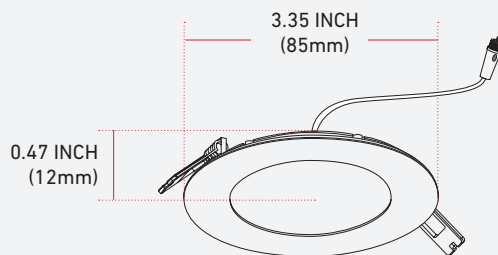

3" SLIMS RECESSED

Our brand new 3" Slims Recessed Downlight is packed with incredible features all in a small slim body. It delivers up to an incredible 450 lumens and has a lifespan of up to 50,000 hours. Available in 3 different trims, it is ideal for a variety of recessed lighting applications.

FROSTED LENS

DIMMABLE

DAMP LOCATION

JUNCTION BOX INCLUDED

120V

LINE VOLTAGE

ACCESSORIES

- Slims Recessed Driver (Included)

DIMENSIONS

Cut Size

$2\frac{3}{4}" \pm \frac{1}{8}"$
 (70mm \pm 3mm)

3" SLIMS RECESSED

DIMMER LIST

DIMMER MANUFACTURER	DIMMER MODEL NO.	TEST 01	TEST 02
		06 X AIRLITE SLIM RECESSED DOWNLIGHT	12 X AIRLITE SLIM RECESSED DOWNLIGHT
LEVITON	DSE06-102ELV	••	••
LEVITON	6633-POG	••	••
LEVITON	6631	••	••
LUTRON	DVLV-600P	••	••
LUTRON	SELV-300P	••	••
LUTRON	CTELV-303P-WH	••	••
LUTRON	DVELV-300P	••	••
LUTRON	CTCL-153P	•	•
LUTRON	DV-600P	•	•
LUTRON	S-600P	•	•
LUTRON	D-603PGH	•	•
LEVITON	6613-PLW	•	•
LEVITON	IP106-ILZ	•	•
COOPER LIGHTING	DAL06P-C1	•	•
LUTRON	PD-6WCL	•	•
LEVITON	DSL06-ILZ	•	•
LUTRON RadioRa2	RRD6-NA	••	••

NOTE:

- - DENOTES THE BEST DIMMING CAPABILITY
- - GOOD DIMMING

ORDERING GUIDE

PRODUCT	TYPE	SIZE	CCT	TRIM COLOUR
<input type="text"/>	<input type="text"/>	<input type="text"/>	<input type="text"/>	<input type="text"/>
D: Downlight	L: Slims	3: 3 INCH 4: 4 INCH	30: 3000K	W: White B: Black N: Brushed Nickel