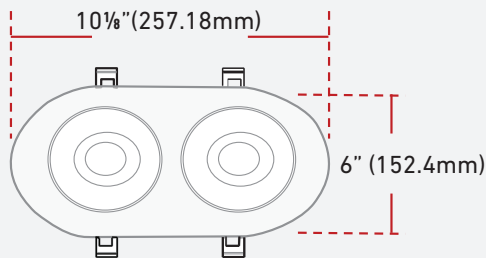

DUO

NEXTGEN TRIMLESS

MODEL NO.

TN21340---WH
TN21340---BK

COLOURS

FEATURES

DIMENSIONS

CUT HOLE 9" x 4"

OUTER TRIM

Tilt Angle: 30°
Material: Diecast aluminum

MODULE (NG-303CT) | (X2)

Module: NEXTGEN 16 (NG---303CT)
Power: 18W (9W per module)
LED Type: Bridgelux COB
Frequency: 60Hz
Luminance: 1440lm (720lm per module)
Voltage In (Module): 18-32V DC
Voltage In (Driver): 120V AC
CRI: >80
3CCT: 3000K-5000K
Lifespan: 25,000 Hrs
Beam Angle: 40°