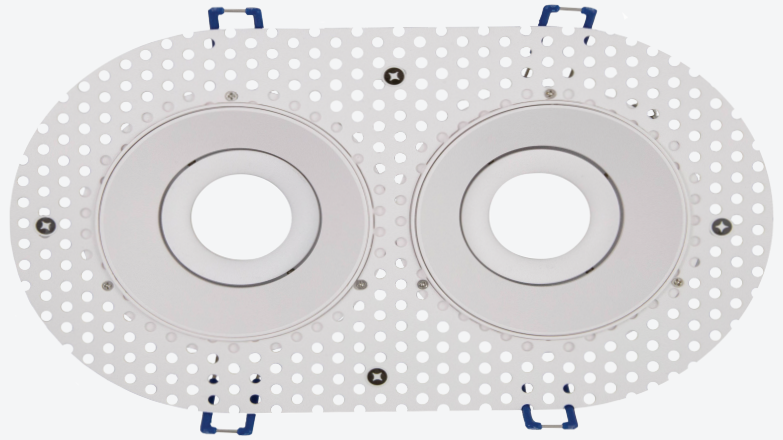

DUO

NEXTGEN TRIMLESS

MODEL NO.

TN21340---WH
TN21340---BK

COLOURS

FEATURES

DIMENSIONS

CUT HOLE 9" x 4"

OUTER TRIM

Tilt Angle: 30°
Material: Diecast aluminum

MODULE (NG-303CT) | (X2)

Module: NEXTGEN 16 (NG---303CT)
Power: 18W (9W per module)
LED Type: Bridgelux COB
Frequency: 60Hz
Luminance: 1440lm (720lm per module)
Voltage In (Module): 18-32V DC
Voltage In (Driver): 120V AC
CRI: >80
3CCT: 3000K-5000K
Lifespan: 25,000 Hrs
Beam Angle: 40°

ELECTRICAL DRIVER

Class 2 Dimmable constant current driver (included)
Thermally protected
Input Voltage: 120V

Mounting Plate: GP3012N