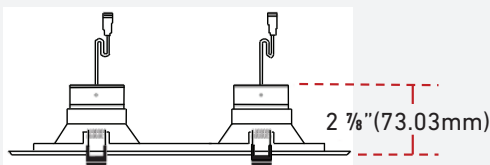

DUO

NEXTGEN TRIMLESS

MODEL NO.

TN21340---WH
TN21340---BK

COLOURS

FEATURES

DIMENSIONS

CUT HOLE 9" x 4"

OUTER TRIM

Tilt Angle: 30°
Material: Diecast aluminum

MODULE (NG-303CT) | (X2)

Module: NEXTGEN 16 (NG---303CT)
Power: 18W (9W per module)
LED Type: Bridgelux COB
Frequency: 60Hz
Luminance: 1440lm (720lm per module)
Voltage In (Module): 18-32V DC
Voltage In (Driver): 120V AC
CRI: >80
3CCT: 3000K-5000K
Lifespan: 25,000 Hrs
Beam Angle: 40°