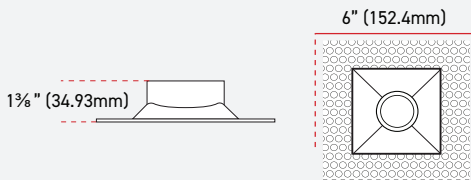

### DIMENSIONS

CUT HOLE: 4 1/8" x 4 1/8" (105mm)