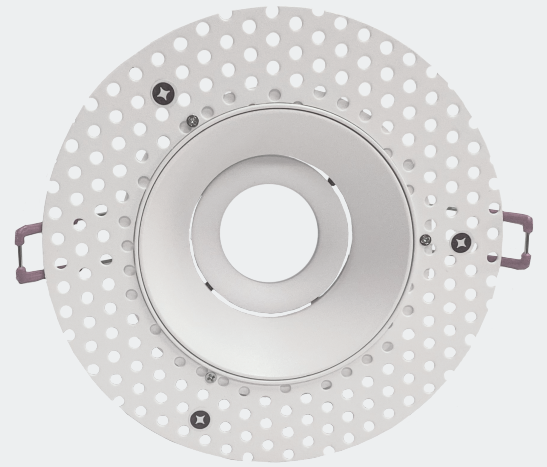

SOLO ROUND

NEXTGEN TRIMLESS

MODEL NO.

TN11340---WH
TN11340---BK

COLOURS

FEATURES

DIMENSIONS

CUT HOLE: 4 1/8" (105mm)

OUTER TRIM

Tilt Angle: 30°
Material: Diecast aluminum

MODULE (NG-303CT) | (X1)

Module: NEXTGEN 16 (NG---303CT)
Power: 9W
LED Type: Bridgelux COB
Frequency: 60Hz
Luminance: 720lm
Voltage In (Module): 18-32V DC
Voltage In (Driver): 120V AC
CRI: >80
3CCT: 3000K-5000K
Lifespan: 25,000 Hrs
Beam Angle: 40°

ELECTRICAL DRIVER

Class 2 Dimmable constant current driver (included)
Thermally protected
Input Voltage: 120V

Mounting Plate: GP1011/GP1011N