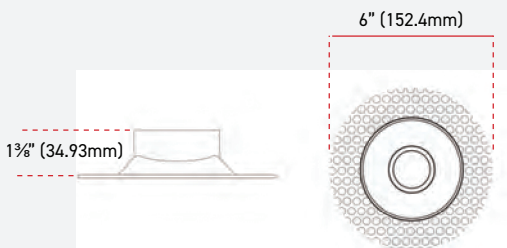

SOLO ROUND

NEXTGEN TRIMLESS

MODEL NO.

TN11340---WH
TN11340---BK

COLOURS

FEATURES

DIMENSIONS

CUT HOLE: 4 1/8" (105mm)

OUTER TRIM

Tilt Angle: 30°
Material: Diecast aluminum

MODULE (NG-303CT) | (X1)

Module: NEXTGEN 16 (NG---303CT)
Power: 9W
LED Type: Bridgelux COB
Frequency: 60Hz
Luminance: 720lm
Voltage In (Module): 18-32V DC
Voltage In (Driver): 120V AC
CRI: >80
3CCT: 3000K-5000K
Lifespan: 25,000 Hrs
Beam Angle: 40°