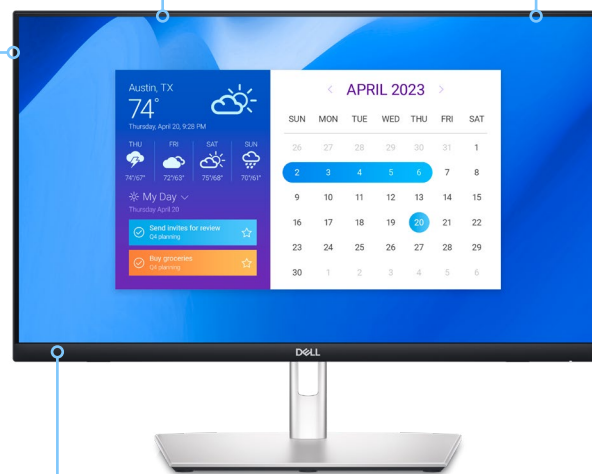

Stay productive with FHD (1920 x 1080) resolution on a 23.8" monitor.

Color consistency comes standard

See consistent, vibrant colors across a wide viewing angle enabled by In-Plane Switching (IPS) technology. With 99% sRGB coverage, you get precise colors right out of the box.

Enhanced manageability

MAC Address pass-through¹, PXE Boot and Wake-on-LAN are conveniently built in.

Intuitive 10 point touch

Enable a more natural and responsive experience; tap, swipe, slide and pinch in a snap.

Extensive connectivity

Easily connect to a variety of devices with extensive connectivity ports, including display port, HDMI, and quick access SuperSpeed 5Gbps USB ports.

Optimize eye comfort with built-in **ComfortView Plus** that reduces harmful blue light emissions without compromising color.

Easy-to-use joystick control

To navigate through the On-Screen Display (OSD) menu

Adjust to your comfort

Articulating stand allows you to tilt, swivel, slant, and height adjustable (up to 110mm).

Functional design