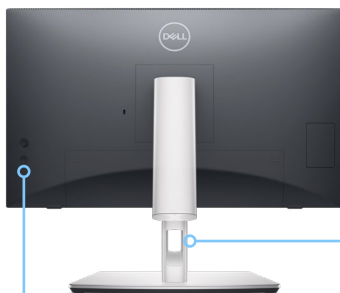

Jumpstart productivity

Simply press the monitor power button, and the power sync feature seamlessly starts your monitor and connected Dell PC.²

¹ Dell adheres to standard USB-C specifications and protocol. Functionality with non-Dell USB-C systems may vary.

² The power sync feature on this Dell USB-C Monitor enables start up and wake-on-demand on compatible Dell PCs. Please check your Dell PC to ensure support of this feature.

³ MAC Address pass-through functionality is tested to work with most Dell PC systems. Functionality on non-Dell systems may vary.

Designed for you

This monitor features an articulating stand and cable management design that hides cables in the monitor riser.

Adjust to your comfort

Sturdy articulating stand allows you to easily tilt, swivel, slants and raises (up to 110 mm) without interfering with cable flow. This monitor is durable and has cushions on the bottom edge to protect against bumps.

Designed with purpose

The small base and elegant cable management system hide cords within the monitor riser.

Easy-to-use joystick control

Navigate the on-screen menu and adjust settings with the easy-to-use joystick control.