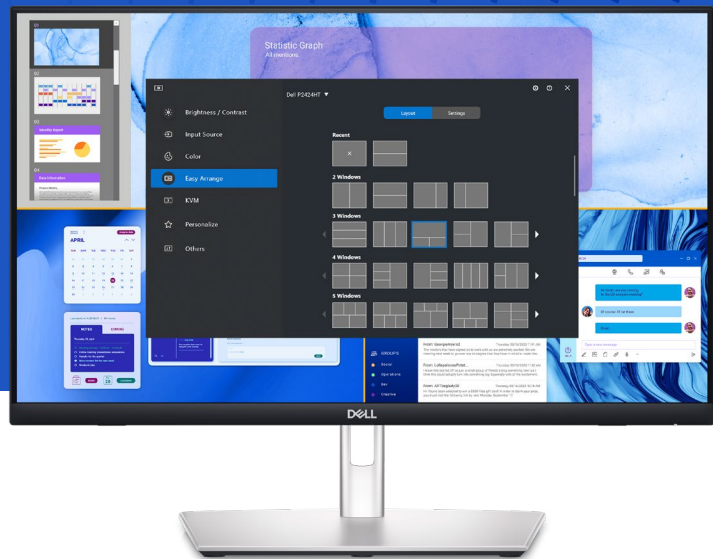

² The power sync feature on this Dell USB-C Monitor enables start up and wake-on-demand on compatible Dell PCs. Please check your Dell PC to ensure support of this feature.

³ MAC Address pass-through functionality is tested to work with most Dell PC systems. Functionality on non-Dell systems may vary.

Designed for you

This monitor features an articulating stand and cable management design that hides cables in the monitor riser.

Adjust to your comfort

Sturdy articulating stand allows you to easily tilt, swivel, slants and raises (up to 110 mm) without interfering with cable flow. This monitor is durable and has cushions on the bottom edge to protect against bumps.

Designed with purpose

The small base and elegant cable management system hide cords within the monitor riser.

Easy-to-use joystick control

Navigate the on-screen menu and adjust settings with the easy-to-use joystick control.

Dell Display Manager

Improved multitasking

Organize your screen with Easy Arrange and save profiles with Easy Arrange Memory.

Smooth deployment

Manage your fleet of monitors with features that are automatic, comprehensive and compatible with several tools.¹