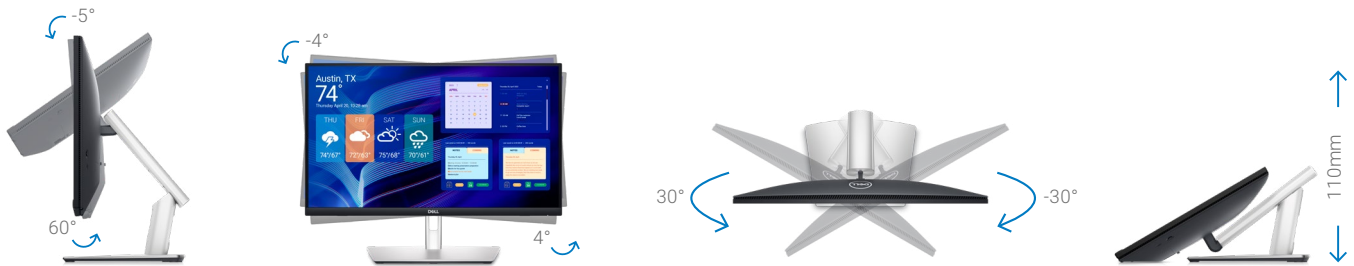

Jumpstart productivity

Simply press the monitor power button, and the power sync feature seamlessly starts your monitor and connected Dell PC.²

¹ Dell adheres to standard USB-C specifications and protocol. Functionality with non-Dell USB-C systems may vary.

² The power sync feature on this Dell USB-C Monitor enables start up and wake-on-demand on compatible Dell PCs. Please check your Dell PC to ensure support of this feature.

³ MAC Address pass-through functionality is tested to work with most Dell PC systems. Functionality on non-Dell systems may vary.

Designed for you

This monitor features an articulating stand and cable management design that hides cables in the monitor riser.

Adjust to your comfort

Sturdy articulating stand allows you to easily tilt, swivel, slants and raises (up to 110 mm) without interfering with cable flow. This monitor is durable and has cushions on the bottom edge to protect against bumps.

Designed with purpose

The small base and elegant cable management system hide cords within the monitor riser.

Easy-to-use joystick control

Navigate the on-screen menu and adjust settings with the easy-to-use joystick control.