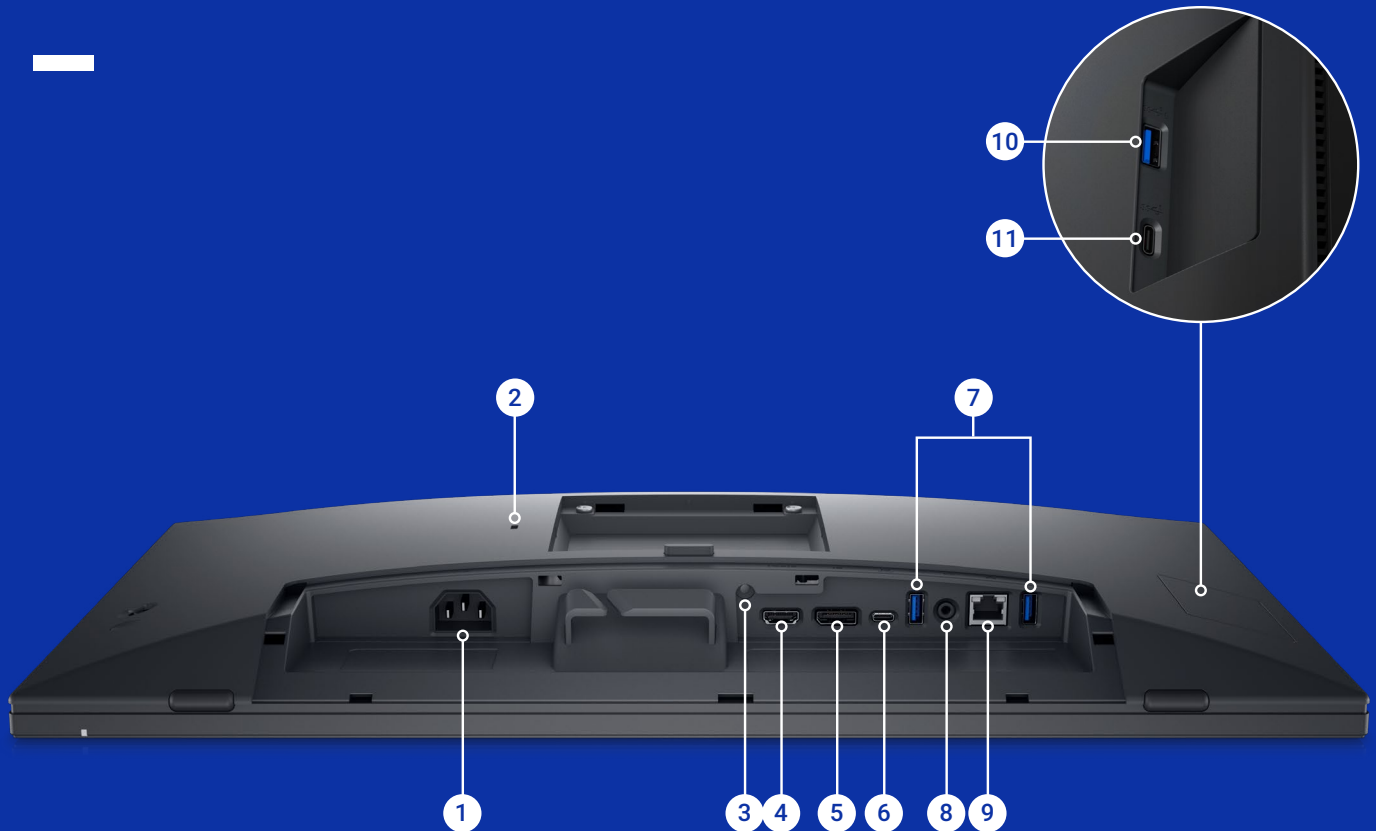

Ports & Slots

1	Power connector	7	USB 3.2 Gen1 Type-A downstream port (x2)
2	Security lock slot¹	8	Audio line-out
3	Stand lock feature	9	RJ45
4	HDMI	10	USB 3.2 Gen1 Type-A downstream port
5	DisplayPort 1.2	11	USB 3.2 Gen1 Type-C downstream port
6	USB 3.2 Gen1 Type-C upstream port