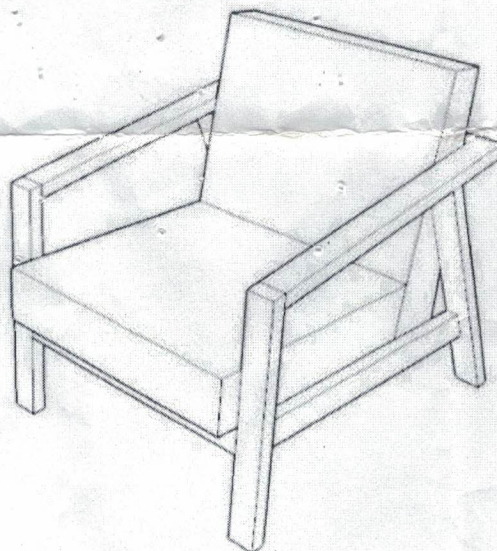

ASSEMBLY INSTRUCTIONS

2 SEATER SOFA

ACCESSORIES

CODE	DESCRIPTION	QTY
A	 M6 x 80 mm	4 pcs
B	 M6 x 50 mm	2 pcs

1

2

ASSEMBLY INSTRUCTIONS

1 SEATER SOFA

ACCESSORIES

CODE	DESCRIPTION	QTY
A	 M6 x 90 mm	4 pcs
B	 M6 x 50 mm	2 pcs

1

2

ASSEMBLY INSTRUCTIONS

TABLE SOFA

ACCESSORIES

CODE	DESCRIPTION	QTY
A	 M6 x 80 mm	4 pcs
B	 M6 x 50 mm	4 pcs