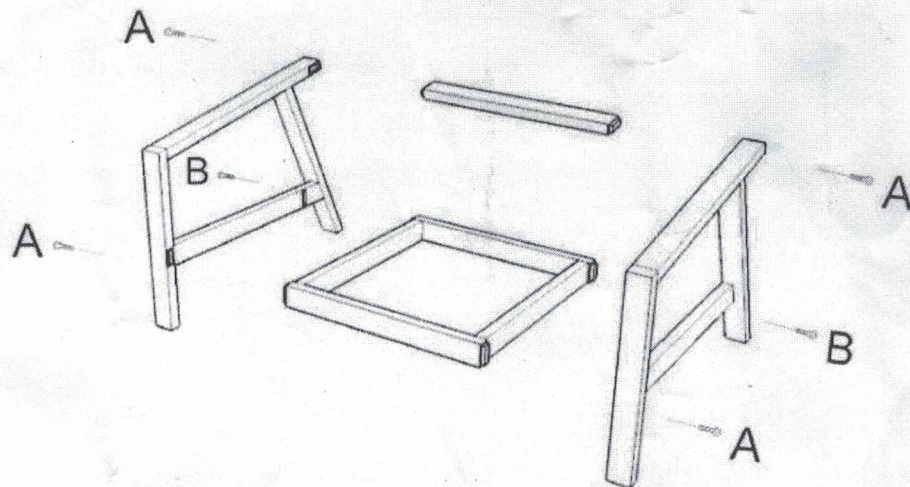

ASSEMBLY INSTRUCTIONS

2 SEATER SOFA

ACCESSORIES

CODE	DESCRIPTION	QTY
A	 M6 x 80 mm	4 pcs
B	 M6 x 50 mm	2 pcs

1

2

ASSEMBLY INSTRUCTIONS

1 SEATER SOFA

ACCESSORIES

CODE	DESCRIPTION	QTY
A	 M6 x 90 mm	4 pcs
B	 M6 x 50 mm	2 pcs

1

2

ASSEMBLY INSTRUCTIONS

TABLE SOFA

ACCESSORIES

CODE	DESCRIPTION	QTY
A	 M6 x 80 mm	4 pcs
B	 M6 x 50 mm	4 pcs