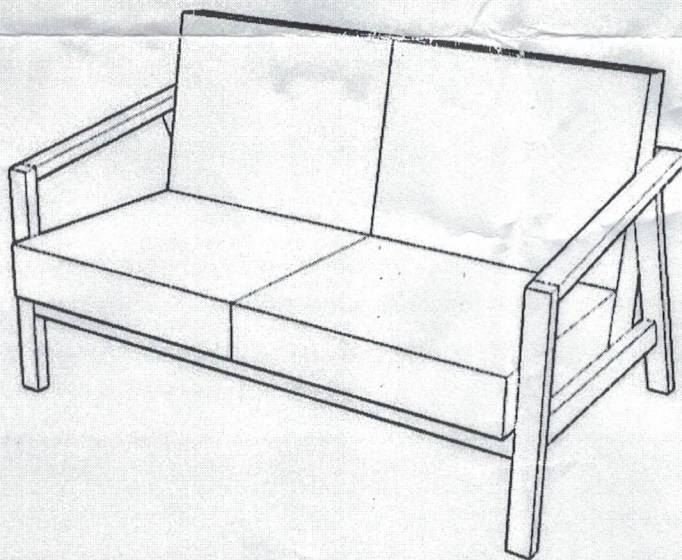

ASSEMBLY INSTRUCTIONS

2 SEATER SOFA

ACCESSORIES

CODE	DESCRIPTION	QTY
A	 M6 x 80 mm	4 pcs
B	 M6 x 50 mm	2 pcs

1

2

ASSEMBLY INSTRUCTIONS

1 SEATER SOFA

ACCESSORIES

CODE	DESCRIPTION	QTY
A	 M6 x 90 mm	4 pcs
B	 M6 x 50 mm	2 pcs

1

2

ASSEMBLY INSTRUCTIONS

TABLE SOFA

ACCESSORIES

CODE	DESCRIPTION	QTY
A	 M6 x 80 mm	4 pcs
B	 M6 x 50 mm	4 pcs