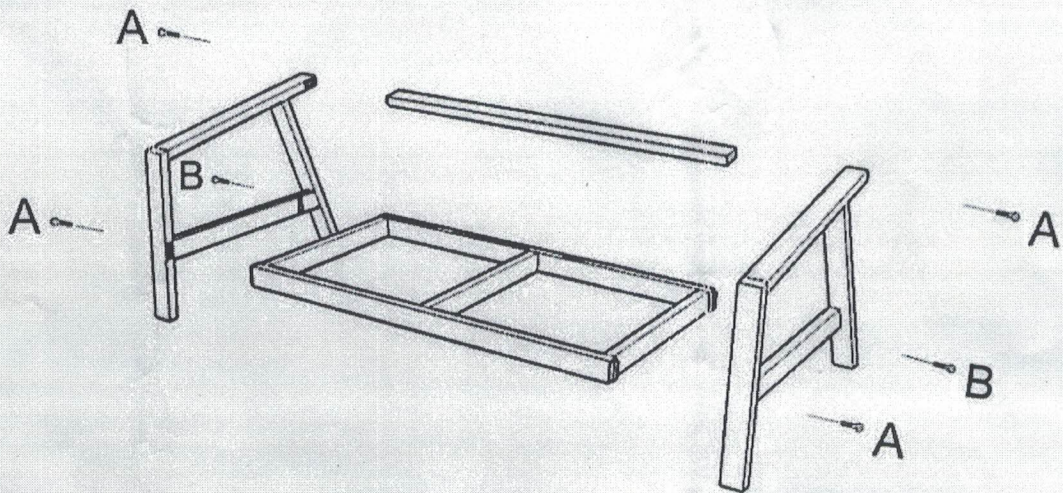

ASSEMBLY INSTRUCTIONS

2 SEATER SOFA

ACCESSORIES

CODE	DESCRIPTION	QTY
A	 M6 x 80 mm	4 pcs
B	 M6 x 50 mm	2 pcs

1

2

ASSEMBLY INSTRUCTIONS

1 SEATER SOFA

ACCESSORIES

CODE	DESCRIPTION	QTY
A	 M6 x 90 mm	4 pcs
B	 M6 x 50 mm	2 pcs

1

2

ASSEMBLY INSTRUCTIONS

TABLE SOFA

ACCESSORIES

CODE	DESCRIPTION	QTY
A	 M6 x 80 mm	4 pcs
B	 M6 x 50 mm	4 pcs