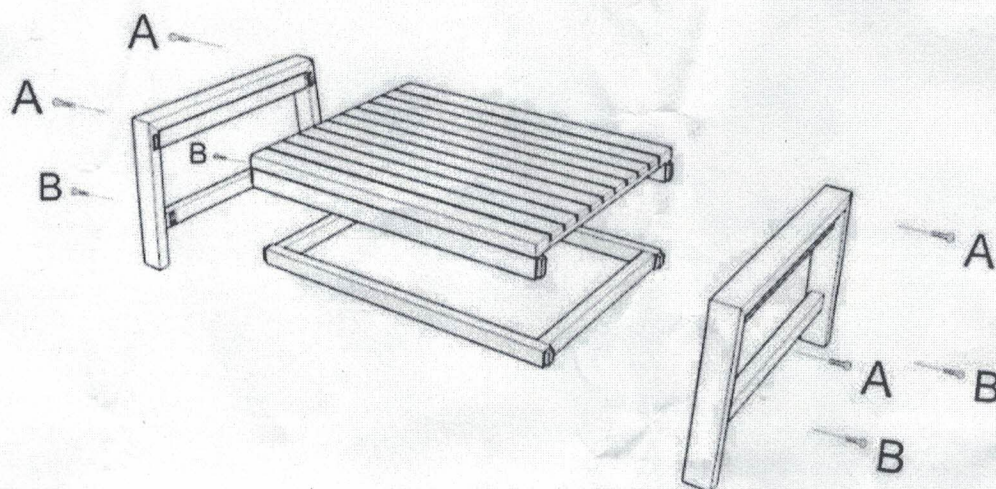

ASSEMBLY INSTRUCTIONS

TABLE SOFA

ACCESSORIES

CODE	DESCRIPTION	QTY
A	M6 x 80 mm	4 pcs
B	M6 x 50 mm	4 pcs

1