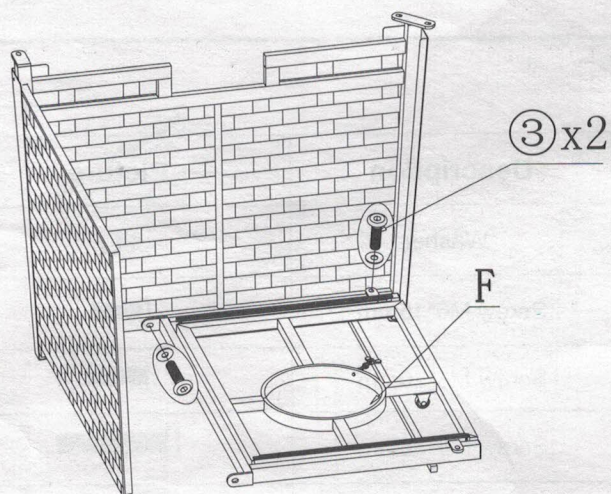

Step 2

- ① Washer 2PCS
- ③ M6*20 2PCS