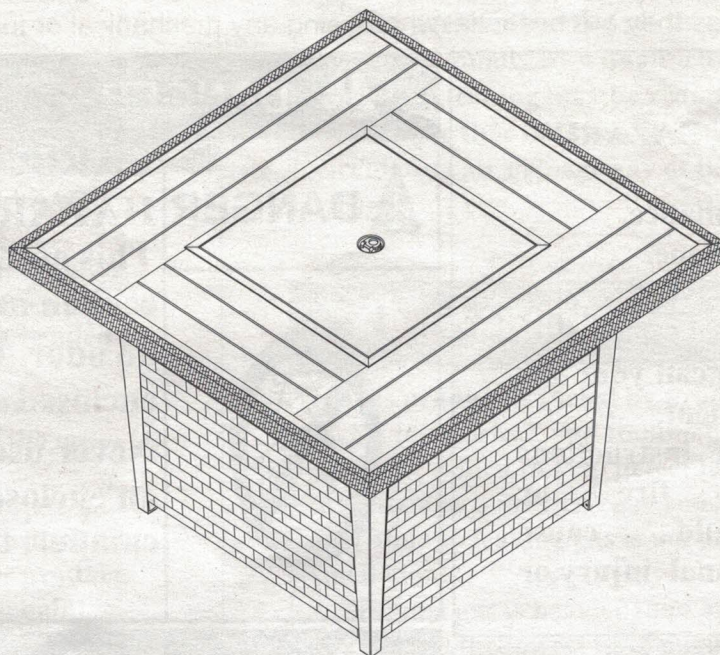

**OWNER'S MANUAL  
OUTDOOR GAS FIRE PIT  
(BATTERY,NG CONVERSION KIT NOT INCLUDED)  
Model: FP-004T / GN2S321E**

**IMPORTANT, RETAIN FOR FUTURE REFERENCE:READ CAREFULLY**

**FOR OUTDOOR USE ONLY.NOT FOR COMMERICAL USE**

## PART LIST

PART NO.	DESCRIPTION	QTY
A	Lid	1
B	Table top	1
C	Table base left side panel	1
D	Table base back panel	1
E	Table base right side panel	1
F	Tank shelf	1
G	Door support	2
H	Door	1
I	Glass beads	8 kgs
J	Glass windshield	1 set
K	Rain Cover	1