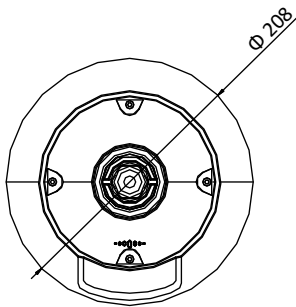

STOCKCAM

Dimensions

Unit: mm