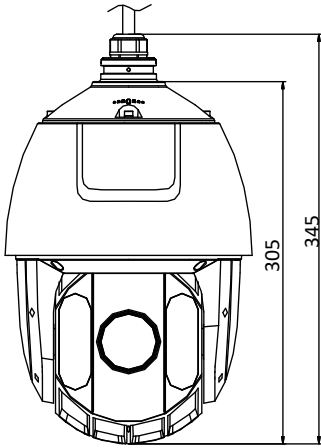

STOCKCAM

Dimensions

Unit: mm