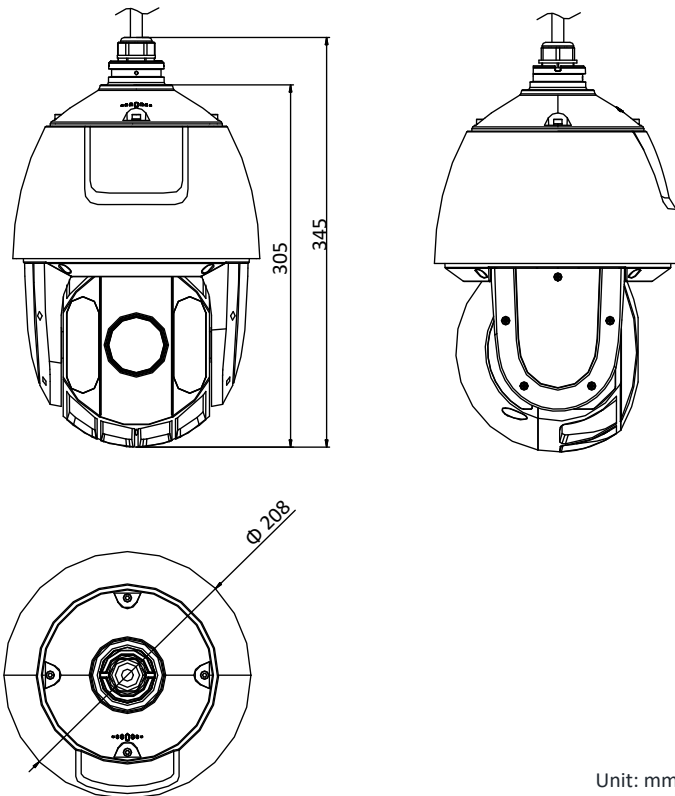

STOCKCAM

Protection Level	IP66 Standard, TVS 4000V Lightning Protection, Surge Protection and Voltage Transient Protection
Material	ADC 12, PC+10% GF
Dimensions	Φ 208 mm × 345 mm (Φ 8.19" × 13.58")
Weight	Approx. 3.3 kg (7.28 lb)

## Dimensions

Unit: mm