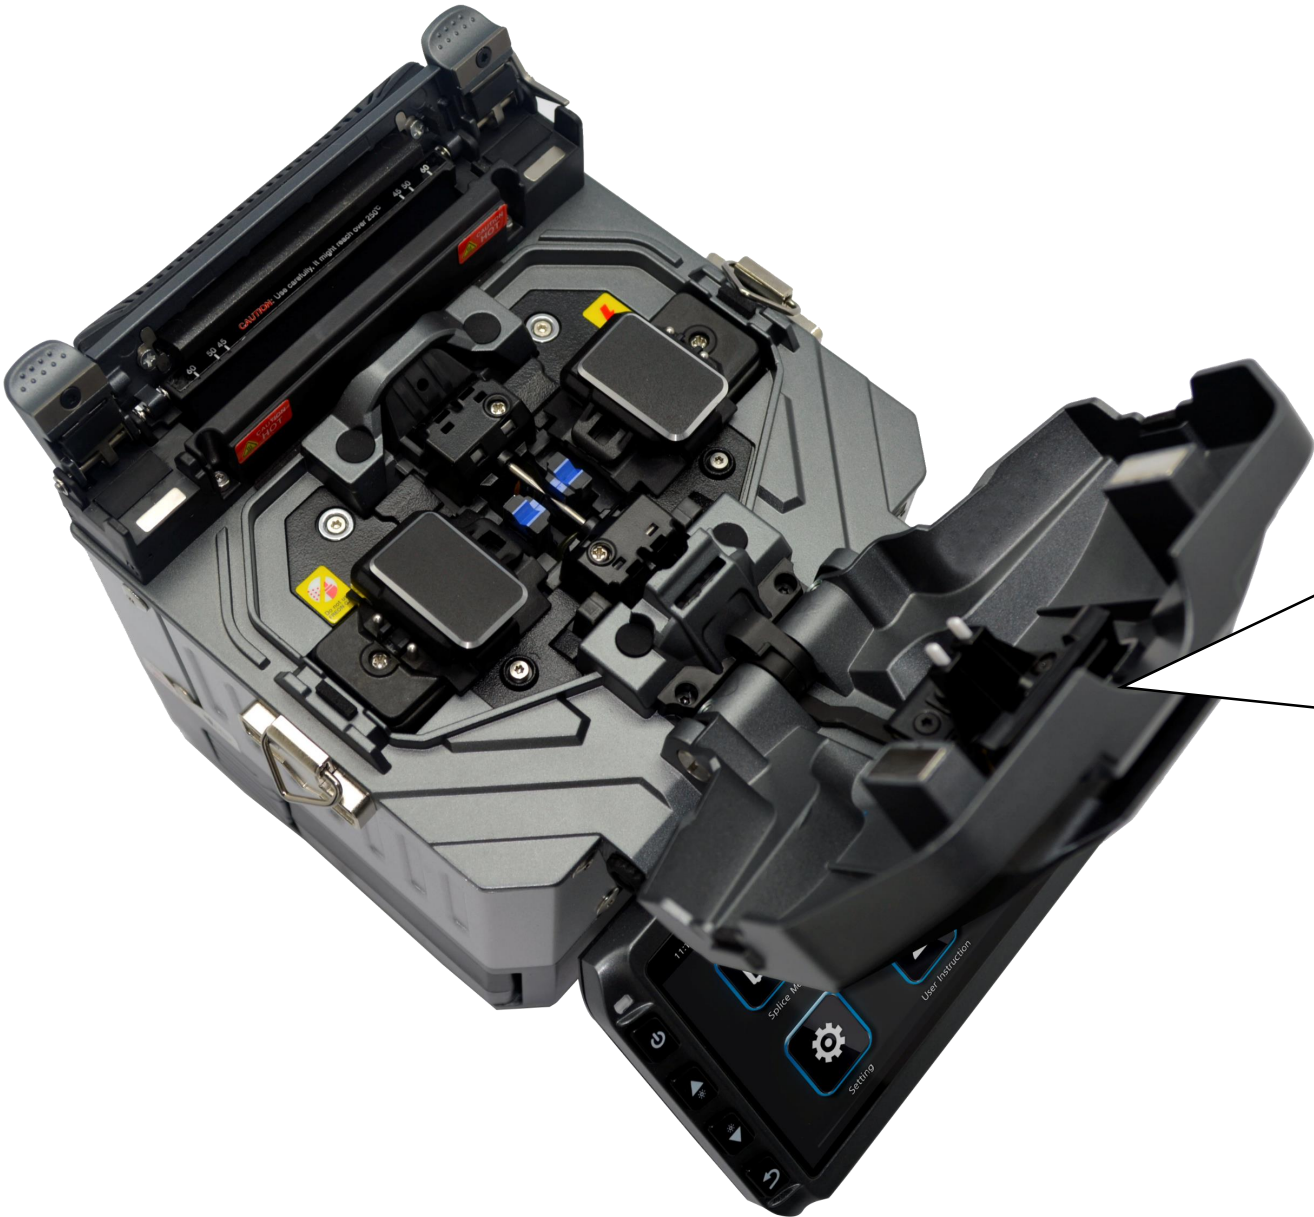

Feature

Performance

Technology

Reliability