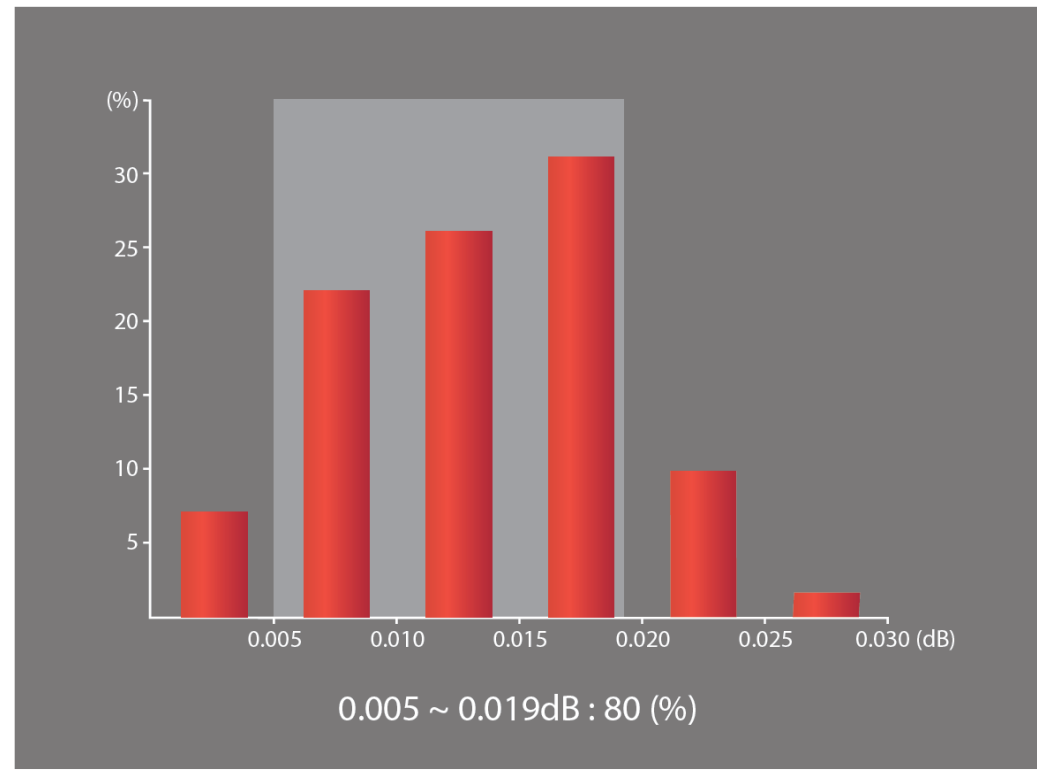

Reliability

Heating time : **9** Sec.

Splicing time : **7** Sec.

Feature

Performance

Technology

Reliability

Heating time : **9** Sec.

Splicing time : **7** Sec.

Splicing Loss : **0.01** dB

Feature

Performance

Technology

Reliability

Feature

Performance