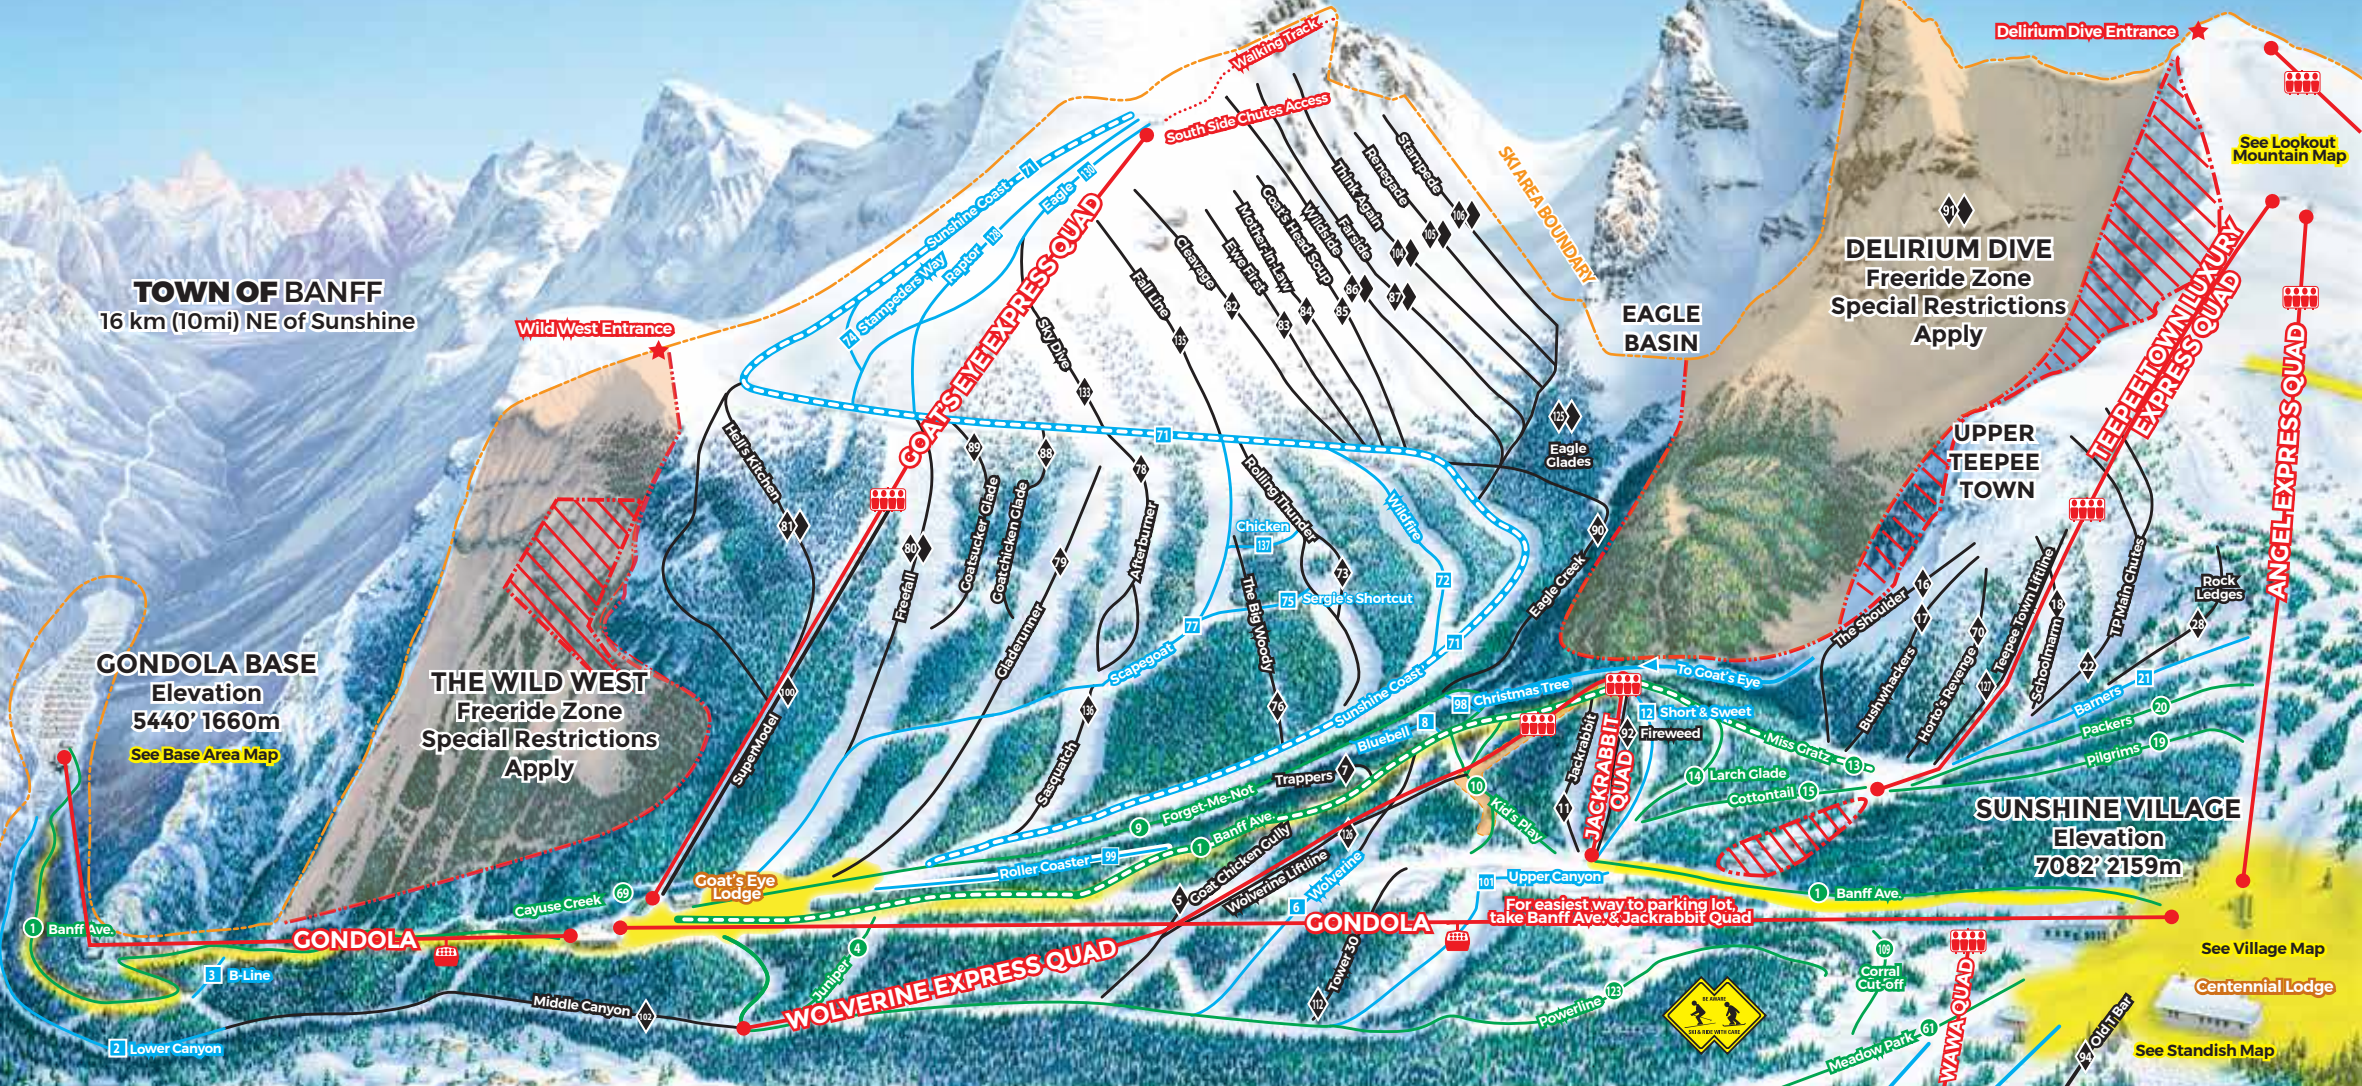

GOAT'S EYE MTN.
9200' 2806m

THE EAGLES
(9300' 2837m)
(9200' 2806m)

LOOKOUT MTN.
8954' 2730m

TOWN OF BANFF
16 km (10mi) NE of Sunshine

GONDOLA BASE
Elevation
5440' 1660m
See Base Area Map

THE WILD WEST
Freeride Zone
Special Restrictions
Apply

DELIRIUM DIVE
Freeride Zone
Special Restrictions
Apply

SUNSHINE VILLAGE
Elevation
7082' 2159m

Wild West Entrance

Delirium Dive Entrance

EAGLE BASIN

UPPER TEEPEE TOWN

GONDOLA

GONDOLA

WOLVERINE EXPRESS QUAD

See Lookout Mountain Map

See Village Map

Centennial Lodge

See Standish Map