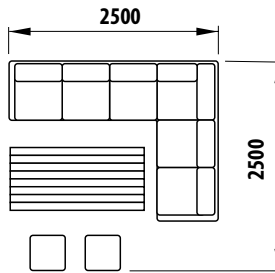

Corner Sofa	L 2570	W 2060	H 900
Arm Height	660		
Seat Height	480		
Table	L 1500	W 795	H 680
Table Top Underside	630		
Stool	L 390	W 390	H 480
Wicker	5mm Half Round