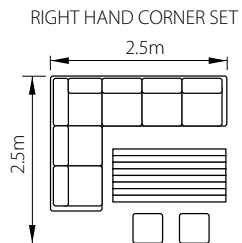

€1899

Palma Right Hand Corner Set, Rattan with taupe cushions
(Also available as Left Hand Corner set)