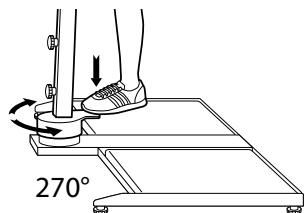

Free Arm Parasol Base