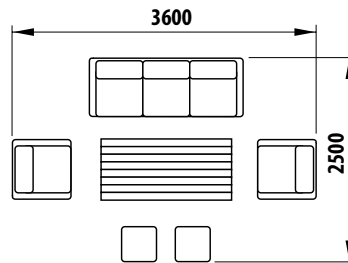

Sofa	L 1890	W 720	H 900
Chair	L 740	W 720	H 900
Arm Height	660		
Seat Height	480		
Table	L 1500	W 795	H 680
Table Top Underside	630		
Stool	L 390	W 390	H 480
Wicker	5mm Half Round