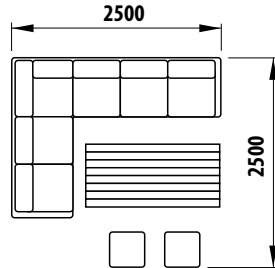

Corner Sofa	L 2570	W 2060	H 900
Arm Height	660		
Seat Height	480		
Table	L 1500	W 795	H 680
Table Top Underside	630		
Stool	L 390	W 390	H 480
Wicker	5mm Half Round