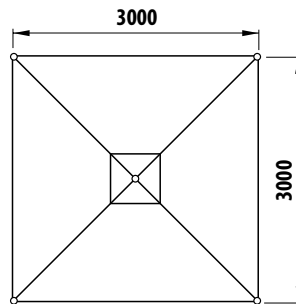

Product Specifications

Madrid Armchair

Madrid Armchair	L 760	W 830	H 880
Arm Height	640		
Seat Height	510		
Wicker	5mm Half Round		

Available in:

Rattan

White Wash

Madrid Bench

Madrid Bench	L 1120	W 430	H 440
Seat Height	510		
Wicker	5mm Half Round		

Available in:

Rattan

White Wash

Large Cushion Box

Large Cushion Box	L 1530	W 870	H 870
Wicker	3mm Round		

Available in:

Rattan

White Wash

Gazebo