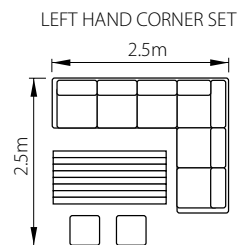

€1899

Palma Left Hand Corner Set, White Wash with taupe cushions