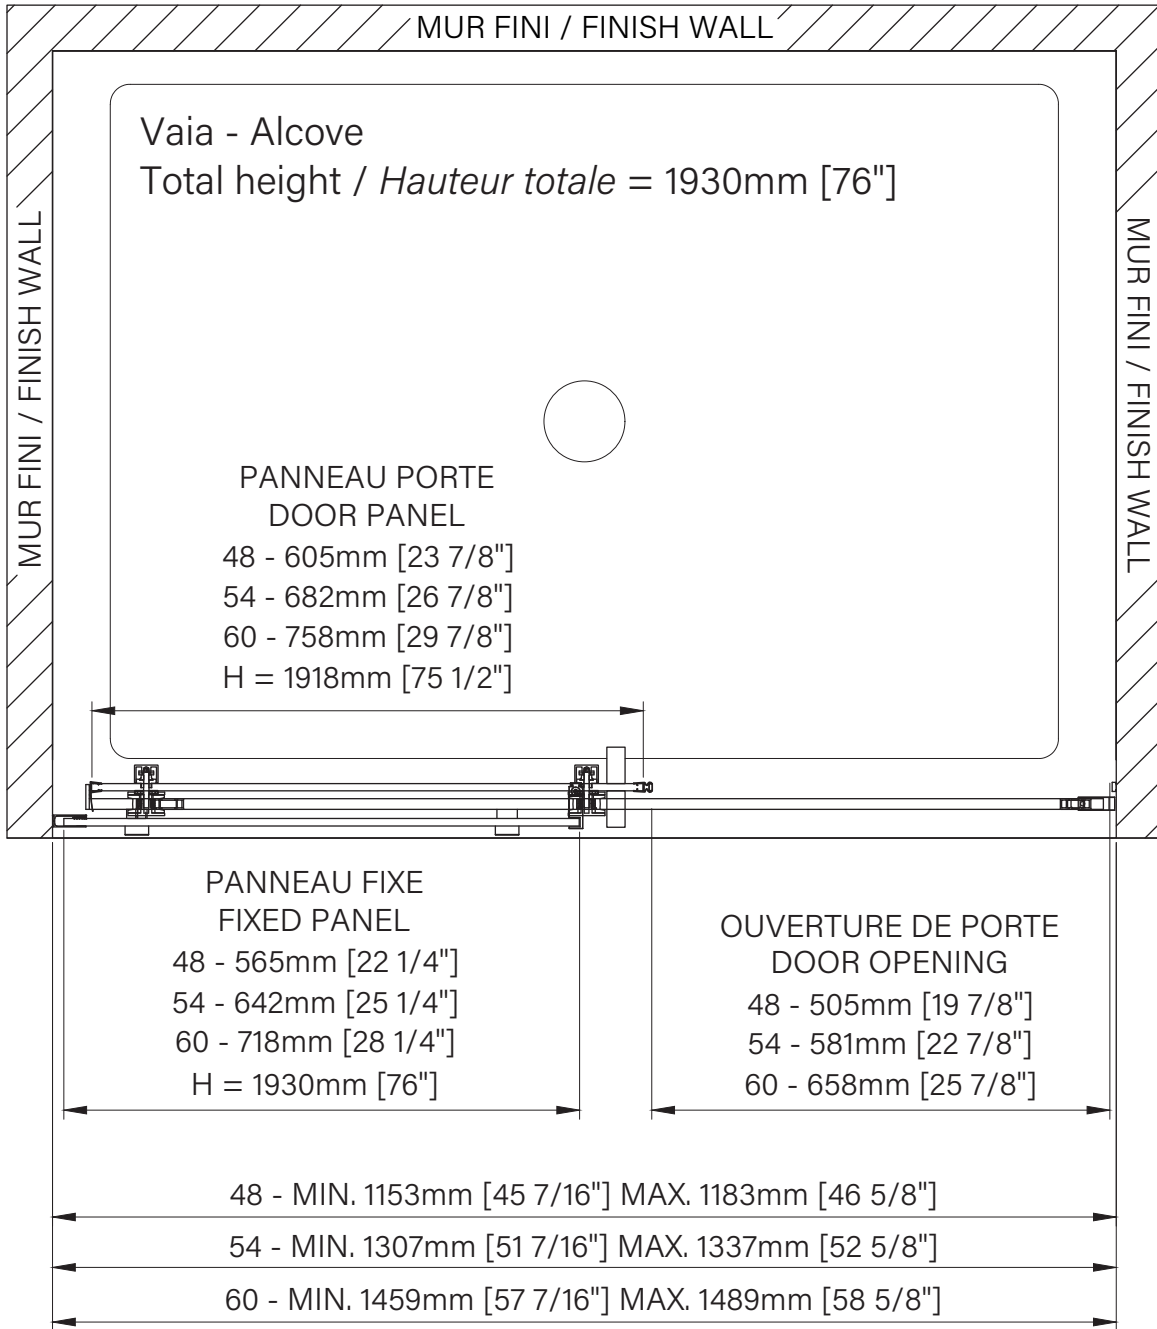

Features :

- Height of 76" (1930mm)
- Fast and easy installation
- Zitta Clip bottom door guide to ease cleaning
- Aluminum threshold and sealing gaskets
- Safe tempered glass with polished edges
- Minimalist door anti-jump and stopper

Configurations :

- 48"
- 54"
- 60"

DVI4800ASTC_1
DVI5400ASTC_1
DVI6000ASTC_1

zitta.ca

Dimensions d'emballage / Packaging dimensions :

Panneau de porte / Door panel	Panneau fixe / Fixed panel
48" : DG1148SD01 77" x 25" x 1", 53lbs 1956mm x 635mm x 25mm, 24kg	48" : DG1148SF01 77" x 23" x 1", 51lbs 1956mm x 584mm x 25mm, 23.1kg
54" : DG1154SD01 77" x 28" x 1", 60lbs 1956mm x 711mm x 25mm, 27.2kg	54" : DG1154SF01 77" x 26" x 1", 57lbs 1956mm x 660mm x 25mm, 25.9kg
60" : DG1160SD01 77" x 31" x 1", 66lbs 1956mm x 787mm x 25mm, 29.9kg	60" : DG1160SF01 77" x 29" x 1", 64lbs 1956mm x 737mm x 25mm, 29kg

Kit de quincaillerie / Hardware kit

48", 54" & 60" : DH11_SX_0
78" x 7" x 3", 13lbs
1981mm x 178mm x 76mm, 5.9kg

**Les dimensions d'emballage peuvent varier ou changées sans préavis.

**Packaging dimensions may vary or change without notice.

Vaia

Rolling shower door
 Alcove 1 door, 1 fixed
 Available configurations :
 48" / 54" / 60"

Porte de douche à roulement
 Alcôve 1 porte, 1 fixe
 Configurations disponibles :
 48" / 54" / 60"

The dimensions are subject to manufacturer's tolerance and may change without notice.
 Les dimensions sont soumises à des tolérances de fabrication et peuvent changer sans préavis.