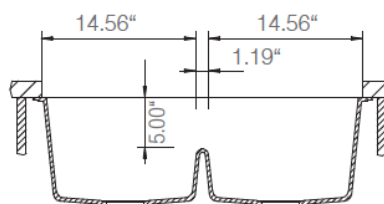

Virtuo Granite Low Divide Granite Sink
B315 - B316 - B326 - B331 - B338

Colour Finish

- Pearl Back
- Coffee Brown
- Slate Grey
- Asphalt
- Stone Taupe

Model No.

- B315
- B316
- B326
- B331
- B338

Description

- Undermount granite low divide double bowl sink
- 33"x18-1/2" x 9-1/2" Deep
- Center divider is set halfway down
- 80% Quartz content 20 % resin
- 3 1/2" drain opening
- Supplied with installation clips, template & strainers
- CUPC certified

Available accessories

- Matching Strainer
- Drying Rack
- BG315/316/326/331/338 - Stainless Steel Grid

MAIN LOCATION

BRISTOL SINKS
56 Firestone Blvd
London, Ontario
N5W 6E6

WESTERN LOCATION

BRISTOL SINKS
964 72nd Avenue NE
Calgary, Alberta
T2E 8V9

CONTACT

Tel: 1 (800) 930-0214
Fax: 1 (866) 310-7580
Email: sales@bristolsinks.com