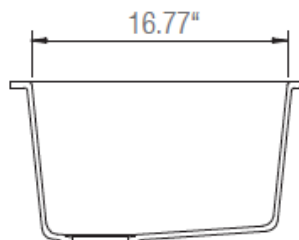

Virtuo Granite Low Divide Granite Sink
B315 - B316 - B326 - B331 - B338

Colour Finish

- Pearl Back
- Coffee Brown
- Slate Grey
- Asphalt
- Stone Taupe

Model No.

- B315
- B316
- B326
- B331
- B338

Description

- Undermount granite low divide double bowl sink
- 33"x18-1/2" x 9-1/2" Deep
- Center divider is set halfway down
- 80% Quartz content 20 % resin
- 3 1/2" drain opening
- Supplied with installation clips, template & strainers
- CUPC certified

Available accessories

- Matching Strainer
- Drying Rack
- BG315/316/326/331/338 - Stainless Steel Grid

MAIN LOCATION

BRISTOL SINKS
56 Firestone Blvd
London, Ontario
N5W 6E6

WESTERN LOCATION

BRISTOL SINKS
964 72nd Avenue NE
Calgary, Alberta
T2E 8V9

CONTACT

Tel: 1 (800) 930-0214
Fax: 1 (866) 310-7580
Email: sales@bristolsinks.com