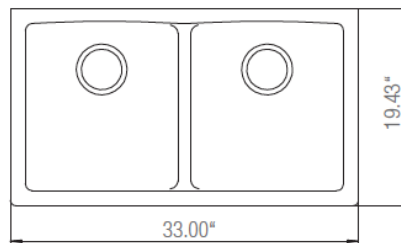

**Virtuo Granite Low Divide Granite Sink**  
**B315 - B316 - B326 - B331 - B338**

**Colour Finish**

- Pearl Back
- Coffee Brown
- Slate Grey
- Asphalt
- Stone Taupe

**Model No.**

- B315
- B316
- B326
- B331
- B338

**Description**

- Undermount granite low divide double bowl sink
- 33"x18-1/2" x 9-1/2" Deep
- Center divider is set halfway down
- 80% Quartz content 20 % resin
- 3 1/2" drain opening
- Supplied with installation clips, template & strainers
- CUPC certified