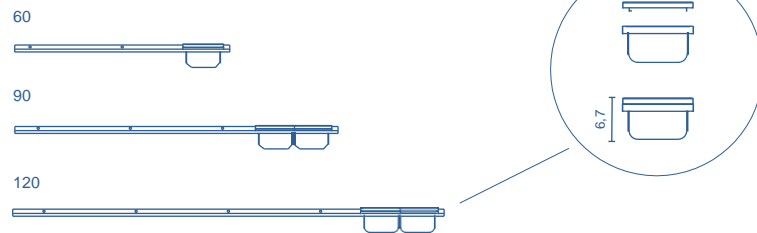

FURNITURE AND AUXILIARIES

FURNITURE

Depth 45

SHELF

Depth 14

FINISHES

ESSENCE OAK

SANDY SMOKY

COLUMN

Depth 24

WALL UNIT

Depth 18

RAILS

Towel rail

11 x 84,5 x 43

Lower rail

1 x 28,2 x 43

Your unit can be customized to meet your requirements. Add a double towel stand with an extra towel rail, or save space by using two lower rails.

Tube depth 7,3 cm.

2 Cassetti

2 Doors - 2 Drawers

* Dimensions indicated in the drawing are based on the level of the whole leg, in case of wall hanging the furniture dimensions could change. The measures of these schemes are represented in mm.