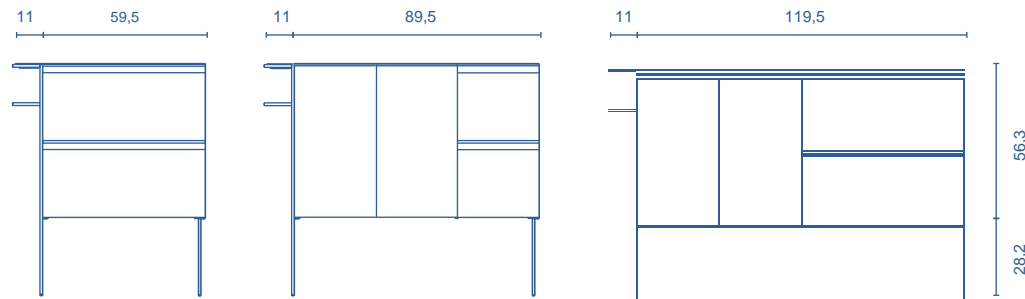

FURNITURE AND AUXILIARIES

FURNITURE

Depth 45

SHELF

Depth 14

FINISHES

ESSENCE OAK

SANDY SMOKY

COLUMN

Depth 24

WALL UNIT

Depth 18

RAILS

Towel rail

11 x 84,5 x 43

Lower rail

1 x 28,2 x 43

Your unit can be customized to meet your requirements. Add a double towel stand with an extra towel rail, or save space by using two lower rails.

Tube depth 7,3 cm.

2 Cassetti

2 Doors - 2 Drawers

* Dimensions indicated in the drawing are based on the level of the whole leg, in case of wall hanging the furniture dimensions could change. The measures of these schemes are represented in mm.