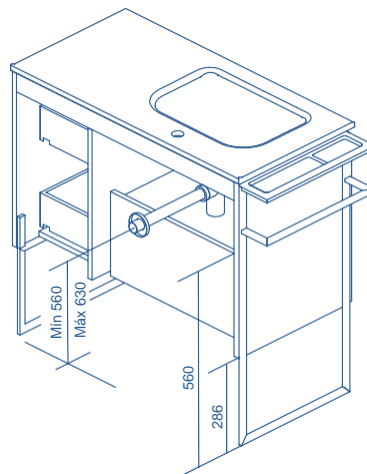

1 x 28,2 x 43

Your unit can be customized to meet your requirements. Add a double towel stand with an extra towel rail, or save space by using two lower rails.

Tube depth 7,3 cm.

2 Cassetti

2 Doors - 2 Drawers

SIDE PANELS	FRONTS	DRAWERS				HANDLE	FINISHES OUTER SIDES	FINISHES FRONTS	RANGE	
Fiberboard 16 mm	Fiberboard 16 mm	Fully removable Hettich	Mokka textile interior	Drawer organiser	Soft close	Metal handle	Robot lacquer / Melamine	Robot lacquer / Melamine	D-46	Floor standing

* Dimensions indicated in the drawing are based on the level of the whole leg, in case of wall hanging the furniture dimensions could change. The measures of these schemes are represented in mm.