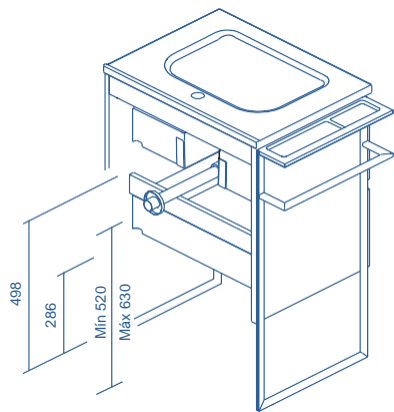

COLUMN

Depth 24

WALL UNIT

Depth 18

RAILS

Towel rail

11 x 84,5 x 43

Lower rail

1 x 28,2 x 43

Your unit can be customized to meet your requirements. Add a double towel stand with an extra towel rail, or save space by using two lower rails.

Tube depth 7,3 cm.

2 Cassetti

2 Doors - 2 Drawers

* Dimensions indicated in the drawing are based on the level of the whole leg, in case of wall hanging the furniture dimensions could change. The measures of these schemes are represented in mm.