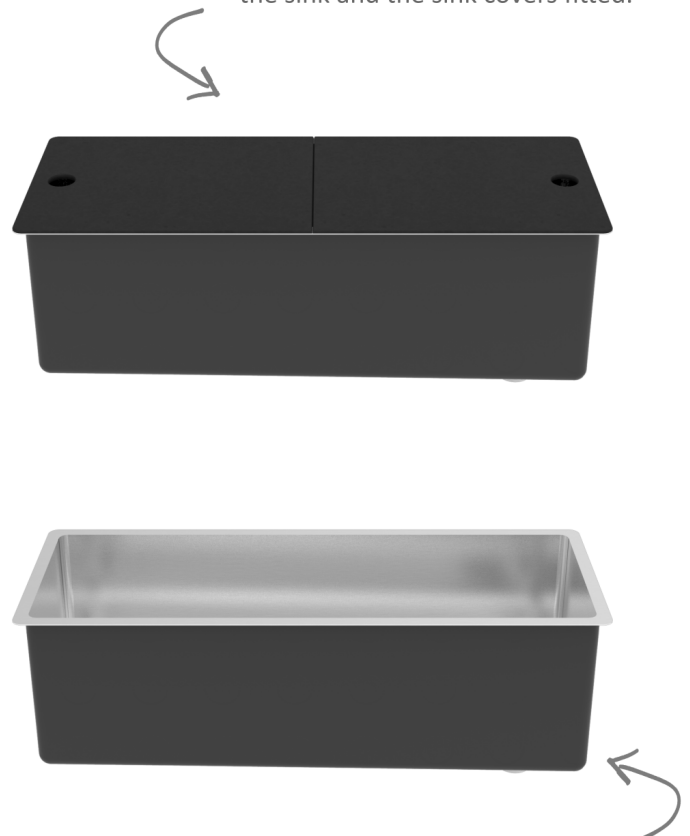

The Party Panama is the latest evolution of the Zomodo Panama Prep-Stations. The stainless-steel sink is thermally insulated and kitted with an ice bucket, a double bottle holder, and 2 Fibre-Rock® covers/boards, this Party Panama is the perfect centrepiece for home cocktail parties. Extra bottle holders can be added to fit up to 6 bottles.

The Fibre-Rock® covers can double as stylish serving platters for those all-important cocktail hors d'oeuvres, and be used as cutting boards, which are knife-friendly, anti-bacterial and odour resistant. When not being used, the ice bucket and bottle holders can be stored inside the sink and the sink covers fitted.

Sink Drawing:

The Party Panama has a thermal insulation wrap around the sink, to keep your drinks & ice cold, whilst eliminating condensation within the cabinet. The thermal insulation wrap is waterproof and flame retardant.

PRC620K

Outside: 25 5/8 x 9 1/2 x 7 7/8

Bowl: 24 3/8 x 8 1/4 x 7 7/8

Installation: Inset, Flush-Mount & Undermount (Accessories will sit on bench-top not on sink rim/flange)

Included Accessories:

Bottle Holder x 1pc