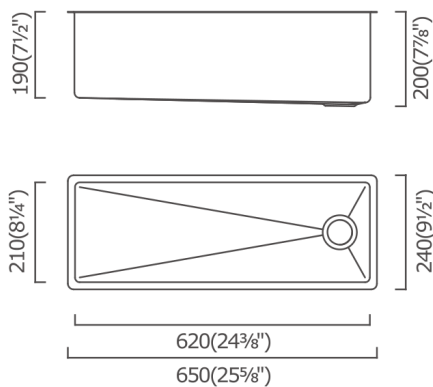

Sink Drawing:

The Party Panama has a thermal insulation wrap around the sink, to keep your drinks & ice cold, whilst eliminating condensation within the cabinet. The thermal insulation wrap is waterproof and flame retardant.

PRC620K

Outside: 25 5/8 x 9 1/2 x 7 7/8

Bowl: 24 3/8 x 8 1/4 x 7 7/8

Installation: Inset, Flush-Mount & Undermount (Accessories will sit on bench-top not on sink rim/flange)