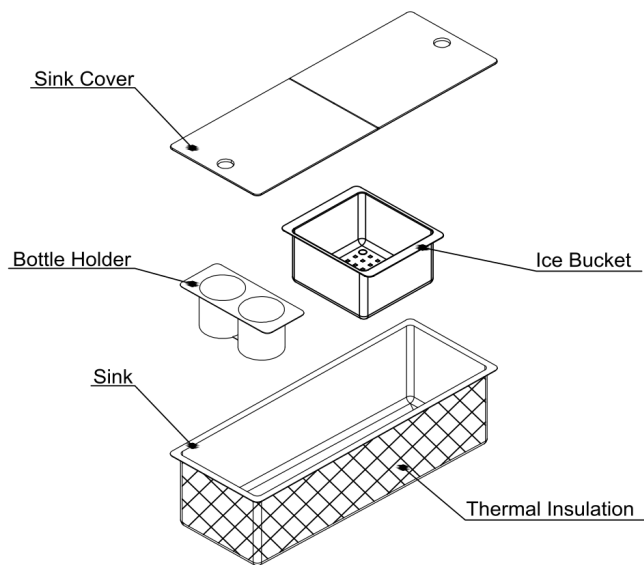

The Party Panama is the latest evolution of the Zomodo Panama Prep-Stations. The stainless-steel sink is thermally insulated and kitted with an ice bucket, a double bottle holder, and 2 Fibre-Rock® covers/boards, this Party Panama is the perfect centrepiece for home cocktail parties. Extra bottle holders can be added to fit up to 6 bottles.

The Fibre-Rock® covers can double as stylish serving platters for those all-important cocktail hors d'oeuvres, and be used as cutting boards, which are knife-friendly, anti-bacterial and odour resistant. When not being used, the ice bucket and bottle holders can be stored inside the sink and the sink covers fitted.

Sink Drawing:

The Party Panama has a thermal insulation wrap around the sink, to keep your drinks & ice cold, whilst eliminating condensation within the cabinet. The thermal insulation wrap is waterproof and flame retardant.

PRC620K

Outside: 25 5/8 x 9 1/2 x 7 7/8

Bowl: 24 3/8 x 8 1/4 x 7 7/8

Installation: Inset, Flush-Mount & Undermount (Accessories will sit on bench-top not on sink rim/flange)

Included Accessories:

Bottle Holder x 1pc