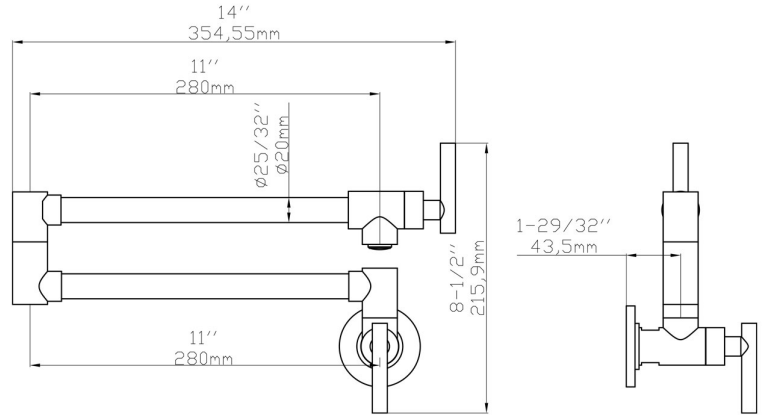

Mercada Kitchen Pot Filler Wall Mounted Faucet-Brushed Nickel-Chrome-Matte Black

Colour Finish

- Brushed nickel
- Chrome
- Matte black

Model No.

Mercada

Description

- Brass construction
- Thread :GI/2 or NPTI/2

FLOW

- Water usage is limited to these maximum flow rates as indicated by the corresponding product markings
- North America: 1.8 gpm max (6.8L/min) at 60psi
- California: 1.8 gpm max (6.8L/min) at 60psi