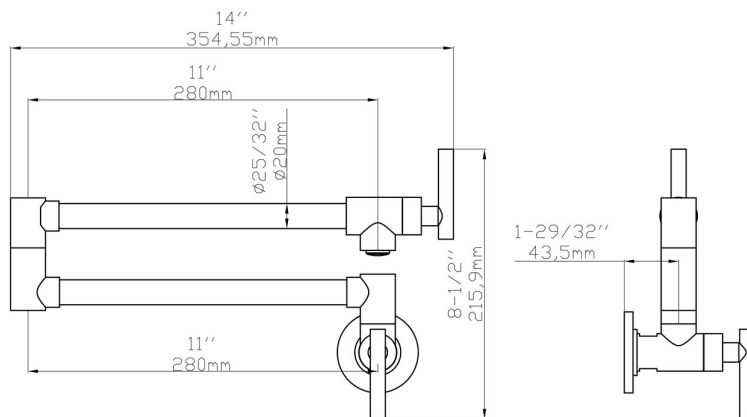

Mercada Kitchen Pot Filler Wall Mounted Faucet-Brushed Nickel-Chrome-Matte Black

**Colour Finish**

Brushed nick  
matte black  
Chrome

**Model No.**

Mercada

**Description**

- Brass construction
- Thread :GI/2 or NPTI/2

**FLOW**

- Water usage is limited to these maximum flow rates as indicated by the corresponding product markings
- North America: 1.8 gpm max (6.8L/min) at 60psi
- California: 1.8 gpm max (6.8L/min) at 60psi