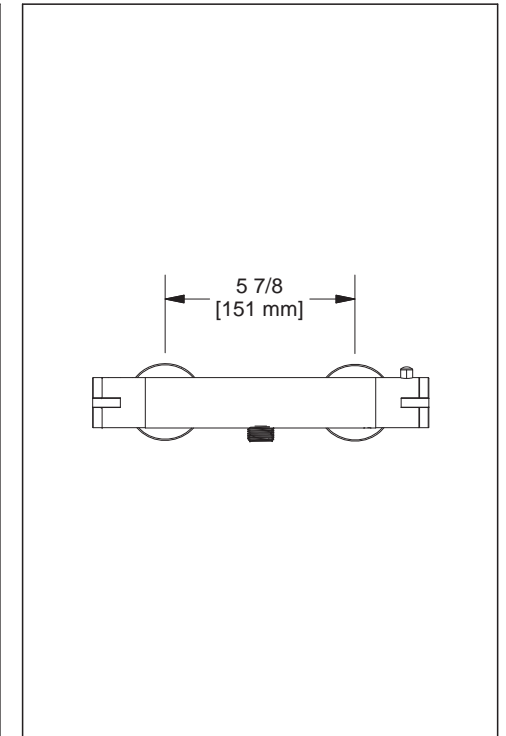

Installation guide / Guide d'installation / Guía de Instalación

Before initiating the installation:

Read all instructions.
Purge the water supply system before connecting it to the faucet.

Avant de commencer l'installation: