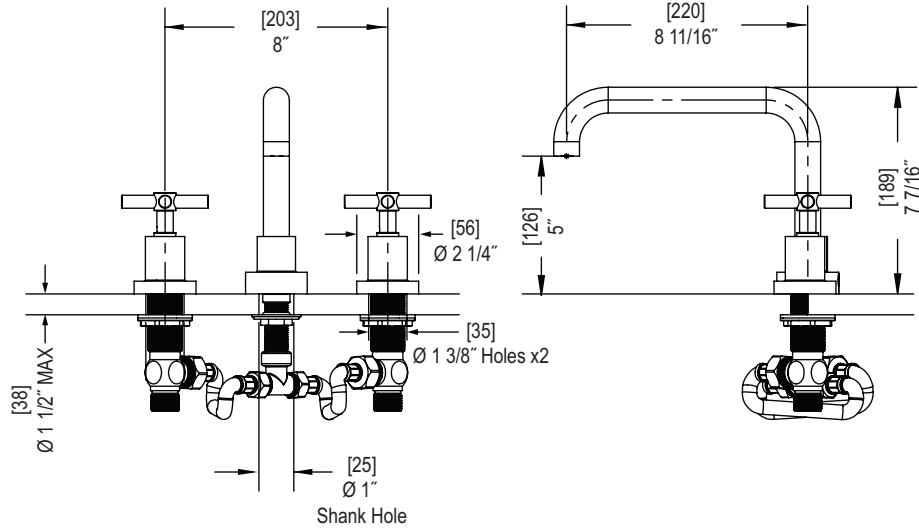

FEATURES:

- Brass construction with choice of 21 finishes
- Two Handles, Spout
- Quarter-turn ceramic disk cartridges, 3/4" Valves
- Flexible Stainless Steel supply hoses for easy installation
- Flow rate: 12 gpm @ 40 psi / 15 gpm @ 60 ps

5AGNL