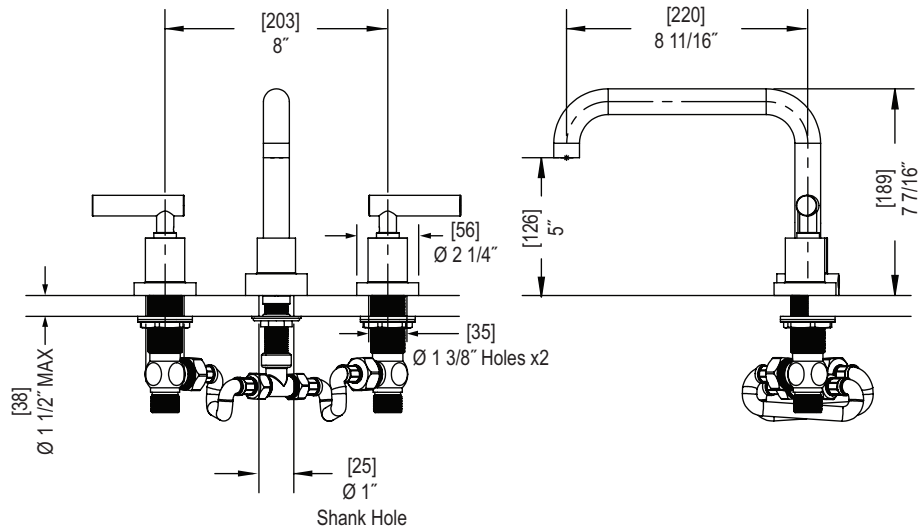

5AGNC

CONTACT US:

If you need assistance with installation, replacement parts or have any questions regarding your Rubinet product, please call a Customer Service representative at: 905-851-6781 toll free 1-800-461-5901 or visit www.rubinet.com

180528

THE **Rubinet** FAUCET COMPANY

ASSEMBLY INSTRUCTION

5AGNL or C

ROMAN TUB FILLER

REMOVAL OF FAUCET:

Always turn the water supply off before removing the existing faucet or disassembling a valve. Open both faucet handles to relieve water pressure and to ensure that the water has been successfully turned off.

CARE OF FAUCET:

The use of warm water and a soft cloth is all that is required to clean Rubinet products. The patina of our living finishes (Oil Rubbed Bronze & Tuscan Brass) will change as a result of normal use. Applying Mineral Oil on occasion will create a softer look, subtle color changes and character.