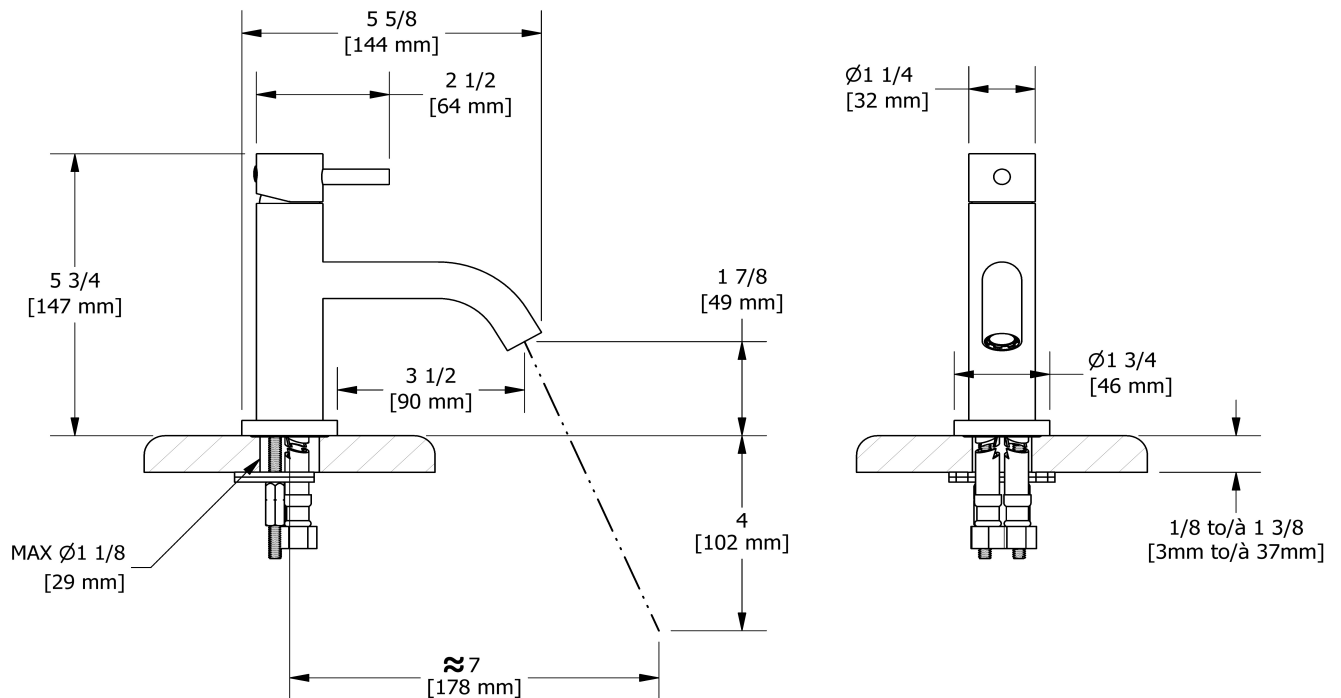

Single hole lavatory faucet without drain
CS00

Specifications

Descriptions

- 3/8" speedway compression
- Ceramic cartridge
- No drain

Available colors

- C : Chrome
- BN : Brushed Nickel (PVD)

Available flows

- 5.7 L/min, 1.5 gpm (US) 60psi *
- 1.9 L/min, 0.5 gpm (US) 60psi (**CS00-05**)
- 3.7 L/min, 1 gpm (US) 60psi (**CS00-10**)

EPA certification applicable to the indicated model only

Certifications

- CSA B125.1
- NSF/ANSI standard 61 and 372
- ASME A112.18.1
- CMR248 Approval
- ADA