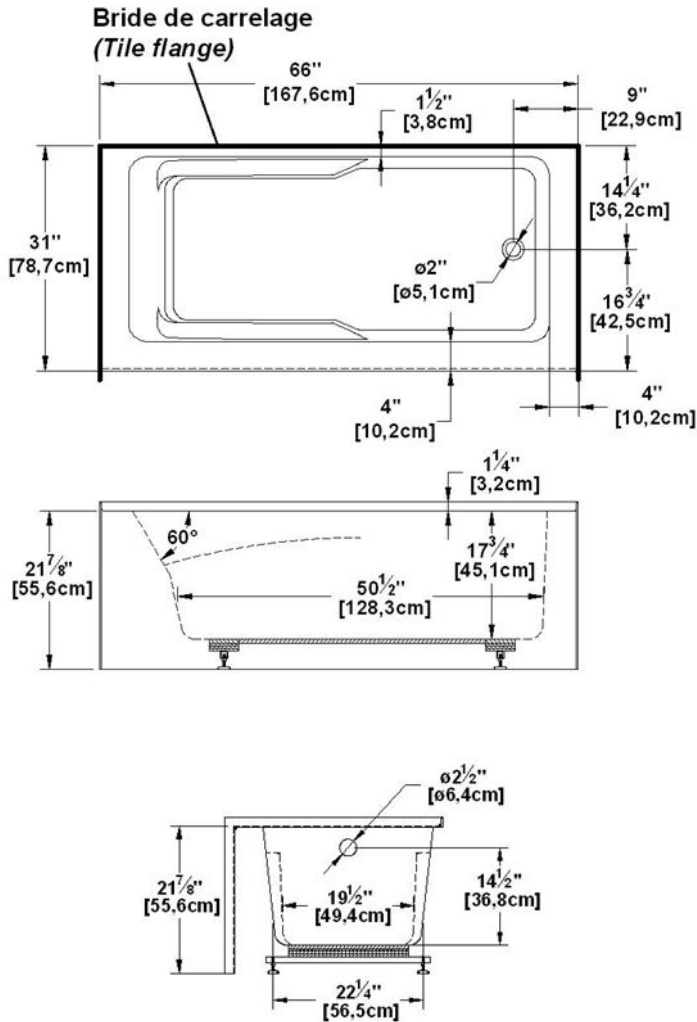

Suite 6631 R-SF - Right hand drain, 1 Skirt (Front)

Series : **Alcove**

Nominal dimensions: **66" x 31" x 22" [167.6 cm x 78.7 cm x 55.9 cm]**

Seats : **1**

Product code: **SU6631R-SF**

Draft revision : **2017032014000**

Lumbar support : **yes**

Arm rests : **yes**

Low-profile available : **no**

Draft and specs

Specifications
Capacity: 44 IMP Gal. / 57.3 US Gal. / 200 liters
AeroMassage™: 40 Easy Clean™ air jets
Super AeroMassage™: AeroMassage™ + 12 Easy Clean™ air jets
Comfort Air™: 40 Easy Clean™ air jets
Characteristics: 1 integrated skirt

Remarks
All measures have a precision of ± 1/4" (0,63cm)
If a measure is present on one side only, part is symmetrical
*internal dimensions taken at 4" (10cm) from bath bottom
*capacity is measured by filling the bath to 1-1/2" under the overflow