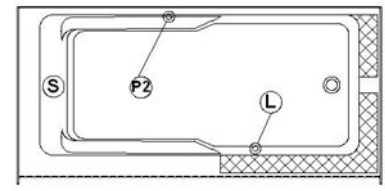

Additional(s) note(s)

Integrated acrylic tile flanges. If system, delivered with keypad not installed. Available in white only. Only one handle can be factory installed.

Legend	
(S) Blower	(L) Chromotherapy light
(P1) Pump	(P2) Grab bar
(C) Keypad	(X) Recommended faucets drilling location*
Deck cut-out line - - - - -	

*It is possible to install the faucets elsewhere on the product. The installer must verify that there are no piping or wires before drilling.

IMPORTANT NOTE: Specifications, dimensions and models are subject to change. Visit our website <http://www.oceania-attitude.com> to access up-to-date dimensions and information. In all cases, information on the website is the most up-to-date.