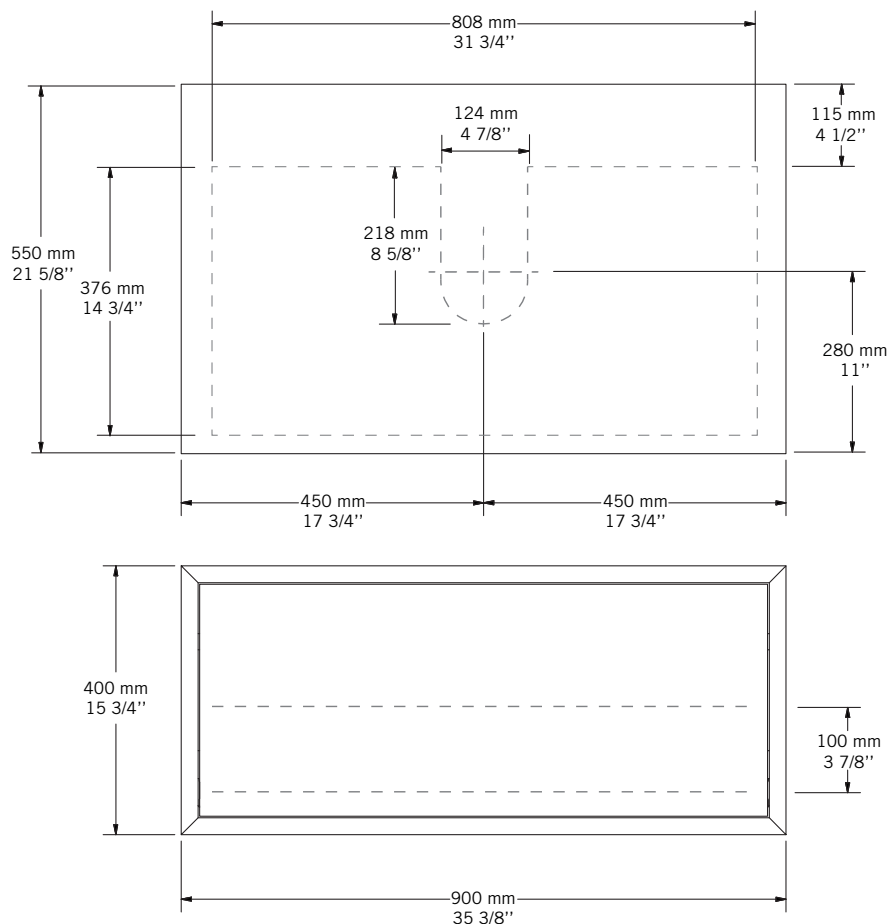

*Lavabo et robinetterie vendus séparément / Washbasin and faucet sold separately