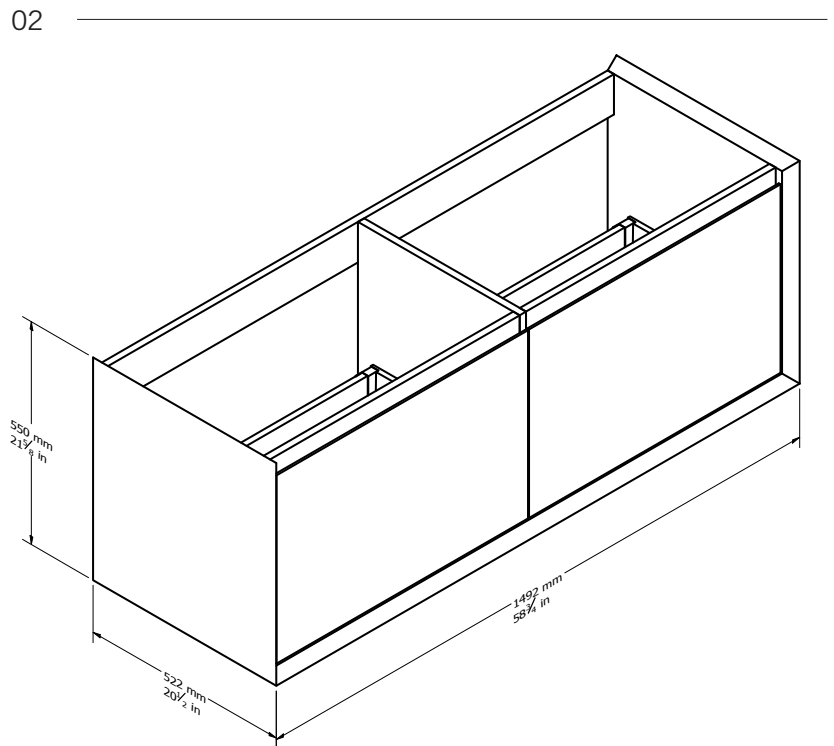

Liste complète des pièces de votre meuble lavabo.
Complete parts list of your vanity.

LISTE DES PIÈCES / PARTS LIST

NO.	CODES	DESCRIPTIONS
01	RT01500MBL	Lavabo / Washbasin
02	RT01492VAMBKO	Meuble lavabo / Vanity

Les mesures peuvent varier. Rubi vous recommande de toujours avoir en main votre produit et de vérifier les mesures exactes avant d'en faire l'installation. Image à titre indicatif uniquement.
Specifications may vary. Rubi reminds you to always have your product in hand and check the exact measurements before you do the installation. Image for illustrative purposes only.

Prix modifiable sans préavis. Image à titre indicatif uniquement. / Price is subject to change without prior notice. Image for illustrative purposes only.

GARANTIE

La garantie sur les produits Rubi s'applique à tout défaut de fabrication ou au matériel. La garantie est valide pour le premier propriétaire du produit et celle-ci n'est pas transférable. Certaines modalités et conditions s'appliquent, référez-vous à la section Garantie de la liste de prix en vigueur.

WARRANTY

The warranty on Rubi products applies to any manufacturing defect or material. The warranty is valid for the first owner of the product and is not transferable. Terms and conditions apply, refer to the Warranty section of the current price list.