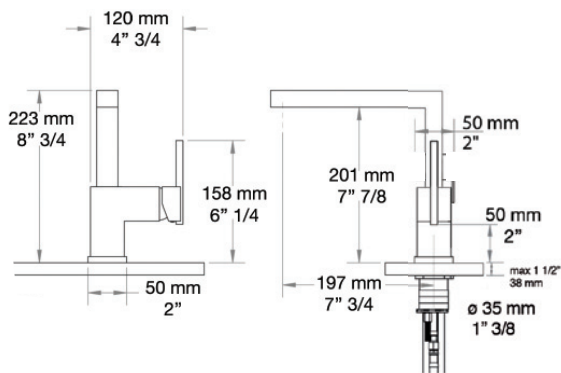

Description:

- Robinet de cuisine monotrou / Single-hole kitchen faucet
- Construction en laiton massif / Solid brass construction
- Cartouche de céramique / Ceramic cartridge

Débit / Flow rate:

-8.3 l/min (2.2 gpm) - 60 psi

Finis disponibles / Available finish:

- CC = Chrome / NN = Nickel PVD

Connection:

- 3/8" compression

Certification:

- ASME A112.18.1/CSA B125.1

Anice	RSZ91ANCC	- RSZ91ANNN
Salvia	RSZ91SACC	- RSZ91SANN
Timo	RSZ91TICC	- RSZ91TINN
Ginger	RSZ91GICC	- RSZ91GINN
Basilico	RSZ91BACC	- RSZ91BANN