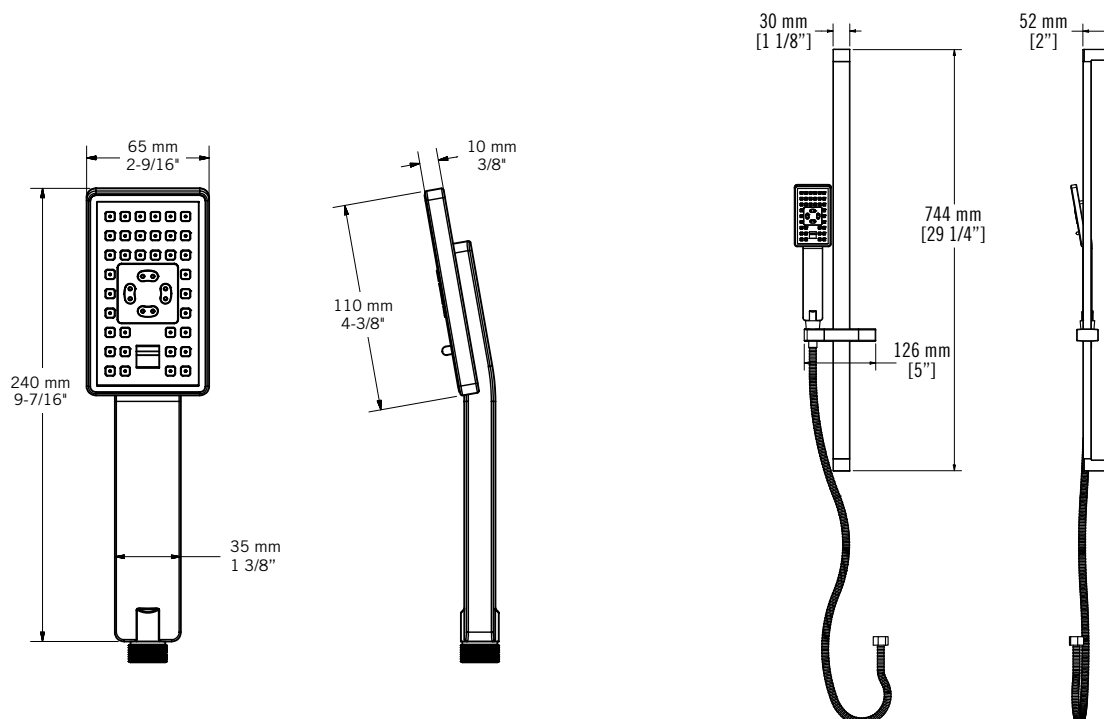

*** Doit être précisé à la commande / Must be specified at order