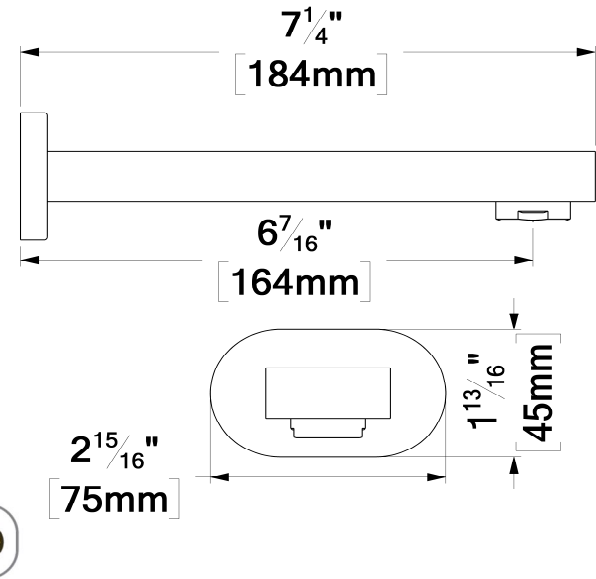

BS-305-XX

SPECIFICATION

- Spout
- Made of solid brass
- Slip-fit installation
- Flow rate: 25L/min [6.6 gpm] @60psi
- Inlet 1/2in male NPT
- Limited lifetime warranty

FINISHES AVAILABLE

- Refer to the catalog for available finishes

CERTIFICATION

- ASME 112.118.1 / CSA B125.1

For more information about the product or before proceeding to any installation please consult the guide.
Products covered by a limited lifetime warranty against all manufacturing defects.

SPÉCIFICATION

- Bec de bain
- Fabriqué en laiton massif
- Installation Slip-fit
- Débit: 25L/min [6.6 gpm] @60psi
- Connexion 1/2" mâle NPT

FINIS DISPONIBLE

Se référer au catalogue pour les finis disponible

CERTIFICATION

- ASME 112.118.1 / CSA B125.1

Pour plus d'information sur le produit ou avant de procéder à toute installation veuillez consulter le guide.
Produits couverts par une garantie à vie limitée contre tout défaut de fabrication.

The product may vary slightly from its dimension and appearance.
Les dimensions et l'aspect du produit peuvent varier légèrement de l'illustration