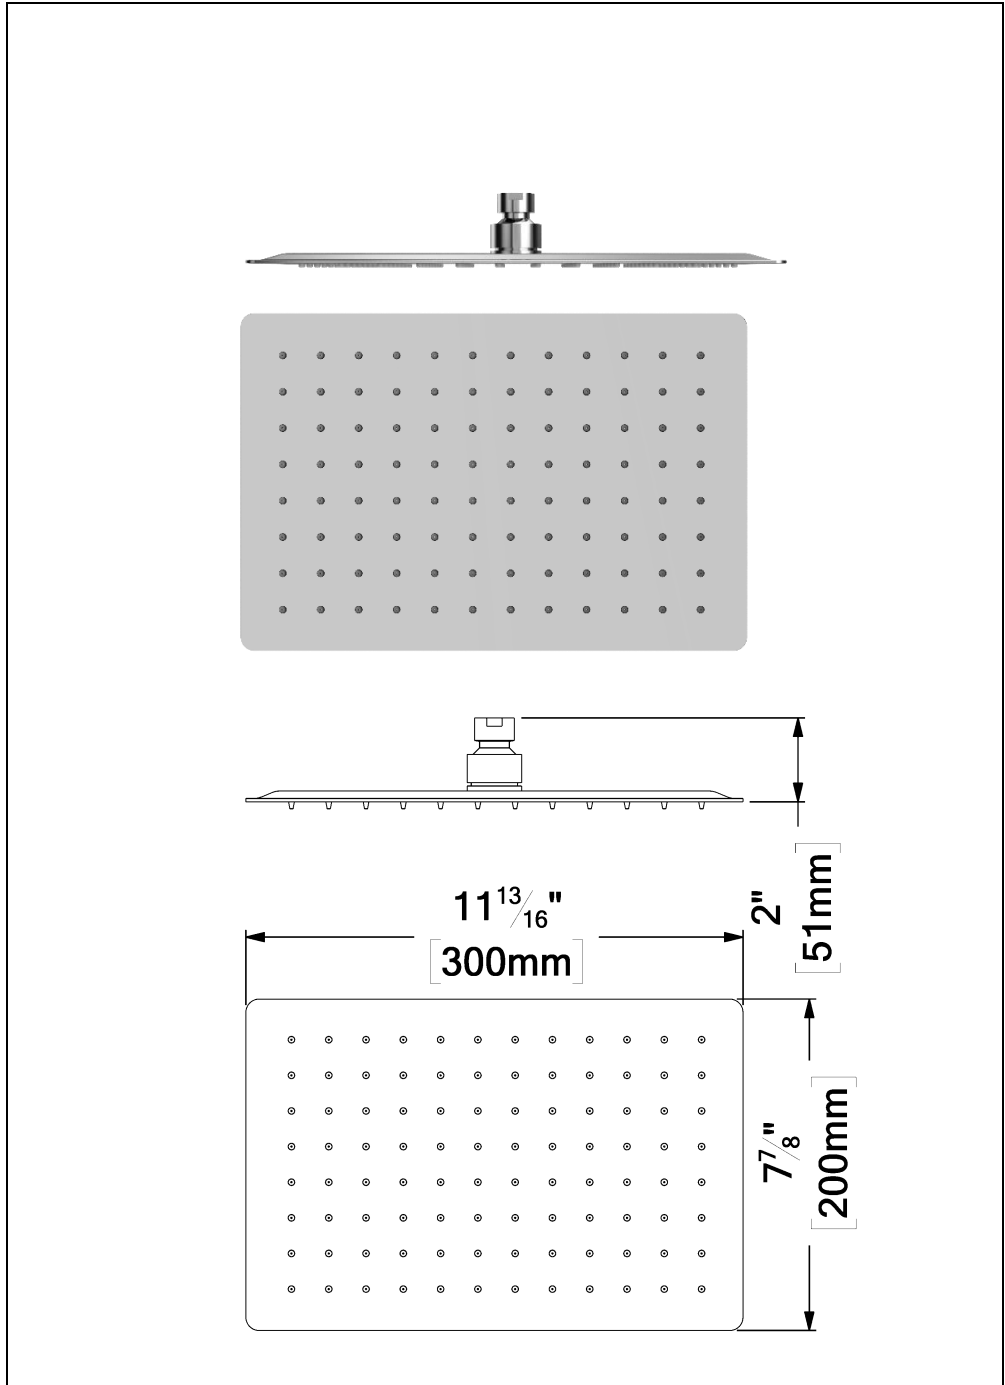

SSTS-812-Q-XX

SPECIFICATION

- Shower head stainless steel
- AirBoost technology (30% more pressure)
- Dimensions: 20cm x 30cm [8x12in]
- Thickness: 2mm
- 96 Anti-limestone silicone nozzle
- Inlet 1/2in female
- Flow rate: 7.6 L/min [2.0 gpm] @60psi
- Limited lifetime warranty

SPÉCIFICATION

- Tête de douche en acier inoxydable
- Technologie d'injection d'air Air Boost (30% + de pression)
- Dimensions: 20cm x 30cm [8x12po]
- Épaisseur: 2mm
- 96 buses en silicone anti-calcaire
- Débit: 7.6 L/min [2.0 gpm] @60psi
- Garantie à vie limitée

The product may vary slightly from its dimension and appearance.
 Les dimensions et l'aspect du produit peuvent varier légèrement de l'illustration

SA-702-XX

SPECIFICATION

- Shower arm ceiling solid brass
- Inlet ½in male NPT
- Limited lifetime warranty