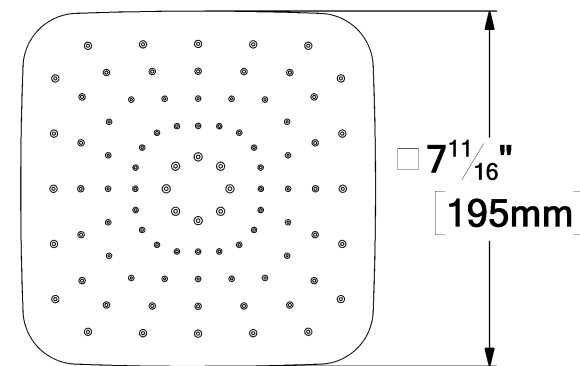

PVTS-08-Q-XX

SPECIFICATION

- Shower head PVC
- Dimensions: 20cm x 20cm [8x8in]
- Thickness: 13mm
- 88 Anti-limestone silicone nozzle
- Inlet ½in female
- Flow rate: 9.5L/min [2.5 gpm] @60psi
- Limited lifetime warranty

FINISHES AVAILABLE

- Refer to the catalog for available finishes

CERTIFICATION

- ASME 112.118.1 / CSA B125.1

For more information about the product or before proceeding to any installation please consult the guide.

Products covered by a limited lifetime warranty against all manufacturing defects.

SPÉCIFICATION

- Tête de douche en PVC
- Dimensions: 20cm x 20cm [8x8po]
- Épaisseur: 13mm
- 88 buses en silicone anti-calcaire
- Connexion ½po femelle
- Garantie à vie limitée

FINIS DISPONIBLE

Se référer au catalogue pour les finis disponible

CERTIFICATION

ASME 112.118.1 / CSA B125.1

Pour plus d'information sur le produit ou avant de procéder à toute installation veuillez consulter le guide.

Produits couverts par une garantie à vie limitée contre tout défaut de fabrication.

The product may vary slightly from its dimension and appearance.
Les dimensions et l'aspect du produit peuvent varier légèrement de l'illustration