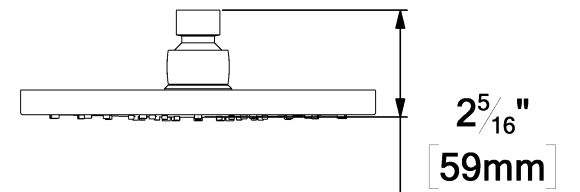

PVTS-08-Q-XX

SPECIFICATION

- Shower head PVC
- Dimensions: 20cm x 20cm [8x8in]
- Thickness: 13mm
- 88 Anti-limestone silicone nozzle
- Inlet ½in female
- Flow rate: 9.5L/min [2.5 gpm] @60psi
- Limited lifetime warranty

FINISHES AVAILABLE

- Refer to the catalog for available finishes

CERTIFICATION

- ASME 112.118.1 / CSA B125.1

For more information about the product or before proceeding to any installation please consult the guide.

Products covered by a limited lifetime warranty against all manufacturing defects.

SPÉCIFICATION

- Tête de douche en PVC
- Dimensions: 20cm x 20cm [8x8po]
- Épaisseur: 13mm
- 88 buses en silicone anti-calcaire
- Connexion ½po femelle
- Garantie à vie limitée

FINIS DISPONIBLE

Se référer au catalogue pour les finis disponible

CERTIFICATION

ASME 112.118.1 / CSA B125.1

Pour plus d'information sur le produit ou avant de procéder à toute installation veuillez consulter le guide.

Produits couverts par une garantie à vie limitée contre tout défaut de fabrication.

The product may vary slightly from its dimension and appearance.
Les dimensions et l'aspect du produit peuvent varier légèrement de l'illustration