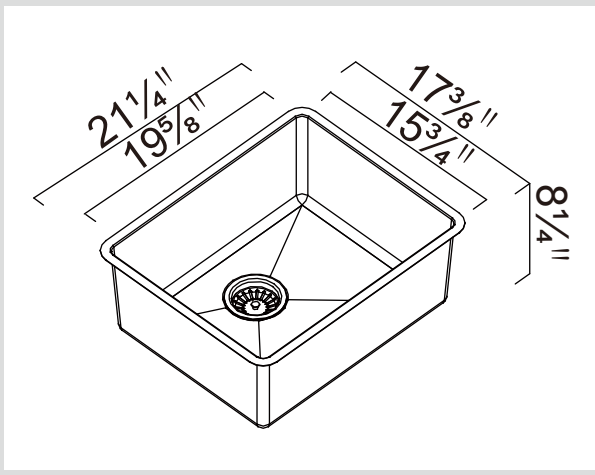

Lucia U 21.5" Single

Model Code: LUC130U

Included Accessories

Optional Accessories

Dimensions

Specifications

Description	Single bowl, Sink
Overall Sink Size	21 1/4" x 17 3/8" x 8 1/4" deep
Bowl Dimensions	19 5/8" x 15 3/4" x 8 1/4" deep
Installation	Undermount
Thickness	18 ga
Material	Stainless steel SUS304

Installation

Fixings	Undermount clips supplied
Template	CAD on request
Min Cabinet Size	24"
Waste Holes	1 x 3 1/2" round Compatible with waste disposal
Sealing Strip	N/A

Plumbing

Waste Fittings	1 x (3 1/2" x 1 1/2") basket waste included
----------------	---

Packaging

Carton Type	EPS protection & Carton
Gross Weight	52.14Lbs
Carton Size	23 5/8" x 19 7/8" x 17 3/4"
Package	5

<p><b>SURFACE FINISH</b></p> <p>Satin</p>	<p><b>WASTE KIT</b></p>	<p><b>MATERIAL</b></p> <p>SUS 304 Stainless Steel</p>
---	-------------------------	---