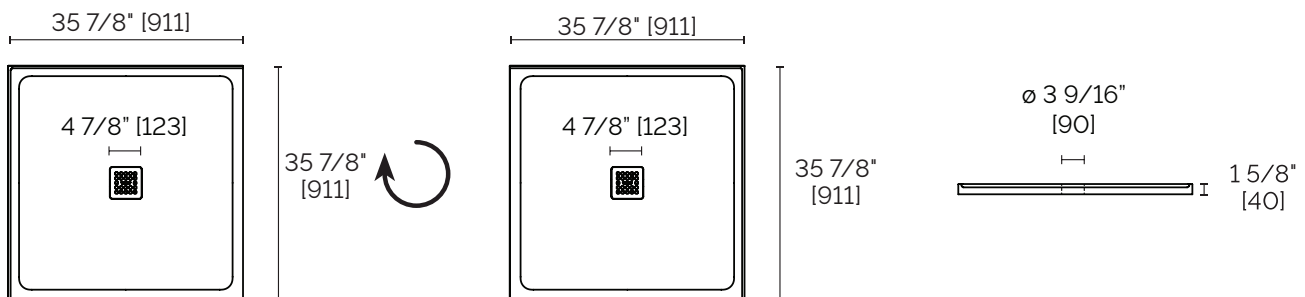

FINISHES

CERTIFICATIONS

When installed flush with floor

*Slight variance in color may occur.

StoneTouch cannot be held responsible for any technical or typographical errors or omissions contained within this document and reserves the right to make changes without prior notice.