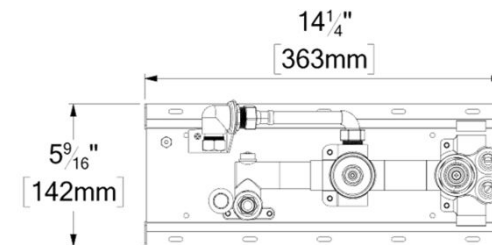

PRODUCTS No.

BET73-XX	Complete valve (Rough & trims)
R-70	Rough for wall mount bath faucet
F-BET73-XX	Trim

AVAILABLE FINISHES

- Refer to the catalog for available finishes

CERTIFICATION

- ASME 112.18.1 / CSA B125.1

For more information about the product of before proceeding to any installation please consult the guide.
Products covered by a limited lifetime warranty against all manufacturing defects.

SPÉCIFICATION

- Cartouche thermo. Vernet (Fabriqué en France)
- Bec de bain 8": BS-305-XX
- Débit bec de bain: 45L/min. [12 gpm] @60psi
- Douchette: HS-223-XX
- Valves de service
- Connexions femelles 1/2" NPT
- Garantie à vie limitée
- Cartouche thermo: CAR-VNT-T34-01
- Cartouche dév: CAR-HA-DV3-33097-01

No. PRODUITS

BET73-XX	Valve complète (Brut & Garnitures)
R-70	Brut de valve Robinet de bain mural
F-BET73-XX	Garnitures

FINIS DISPONIBLE

- Se référer au catalogue pour les finis disponible

CERTIFICATION

- ASME 112.18.1 / CSA B125.1

Pour plus d'information sur le produit ou avant de procéder à toute installation veuillez consulter le guide.
Produits couverts par une garantie à vie limitée contre tout défaut de fabrication.

The product may vary slightly from its dimension and appearance.
Les dimensions et l'aspect du produit peuvent varier légèrement de l'illustration