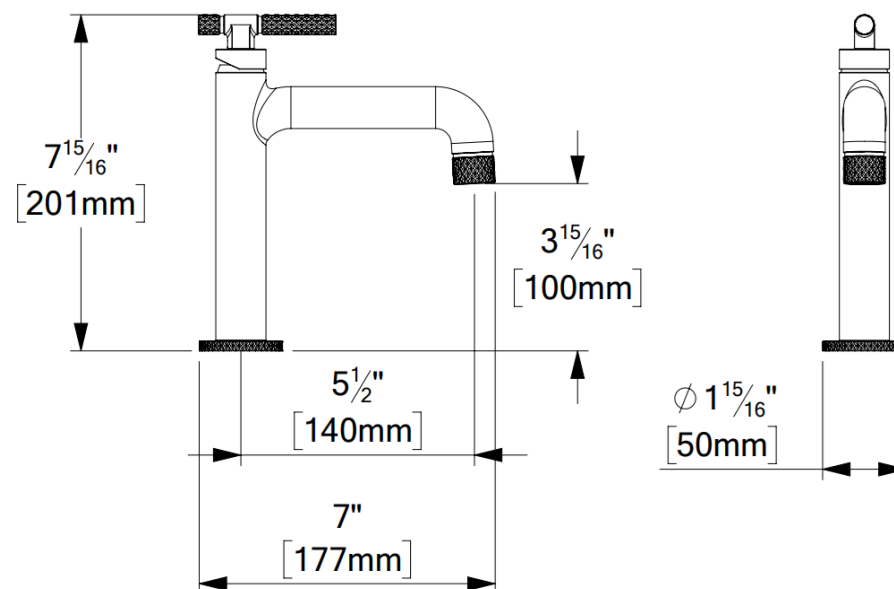

Belacio : BE11-X-XX-XX

SPECIFICATION

- MADE OF SOLID BRASS
- CERAMIC CARTRIDGE
- CONNECTION : FEMALE 3/8"
- FLOW RATE : 5,7L/MIN [1.5 GPM] @60PSI

WARRANTY

PRODUCTS COVERED BY A FULL LIMITED LIFETIME WARRANTY AGAINST ALL MANUFACTURING DEFECTS.

FOR MORE INFORMATION ABOUT THE PRODUCT, OR BEFORE PROCEEDING TO ANY INSTALLATION PLEASE CONSULT THE INSTALLATION MANUAL.

SPÉCIFICATION

- FABRIQUÉ DE LAITON MASSIF
- CARTOUCHE EN CÉRAMIQUE
- CONNEXION : 3/8PO FEMELLE
- DÉBIT : 5,7L/MIN [1.5 GPM] @60PSI

C [®] ASME 112.118.1 / CSA B125.1

THE PRODUCT MAY VARY SLIGHTLY FROM ITS DIMENSION AND APPEARANCE.
LES DIMENSIONS ET L'ASPECT DU PRODUIT PEUVENT VARIER LÉGÈREMENT DE L'ILLUSTRATION

EDITION.: 10/2019