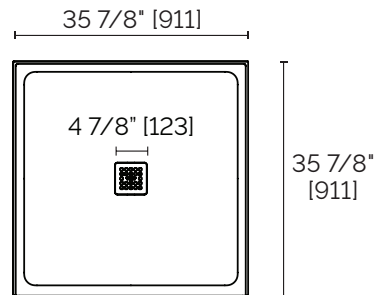

CERTIFICATIONS

When installed flush with floor

*Slight variance in color may occur.

StoneTouch cannot be held responsible for any technical or typographical errors or omissions contained within this document and reserves the right to make changes without prior notice.