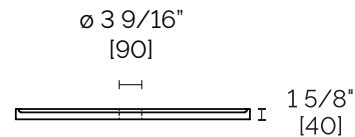

SPECIFICATION SHEET

WATERPROOF SHOWER BASE 36" x 36" #CO3636 (flange on 3 sides)

FEATURES

- Made in Italy
- 3-sided flanged design (hidden) to prevent water overflow and leaks
- Cristalplant® solid surface with a high resistance Ceramilux® coating
- Sourced from the Italian Dolomites
- Corn Biobased® sustainable fabrication
- Anti-slip grade 3, ensuring a safer shower experience
- Antibacterial shield that inhibits growth of harmful bacteria
- Antifungal and virucidal to ensure a hygienic shower experience
- Versatile installation: above or flush to the floor (ADA compliant)
- Color matching drain cover included
- Slate texture comfortable to the foot
- Color match with StoneTouch bathtubs and basins*

FINISHES

White matte (WH)

Grey matte (GR)

Black matte (BK)

CERTIFICATIONS

When installed flush with floor

*Slight variance in color may occur.

StoneTouch cannot be held responsible for any technical or typographical errors or omissions contained within this document and reserves the right to make changes without prior notice.