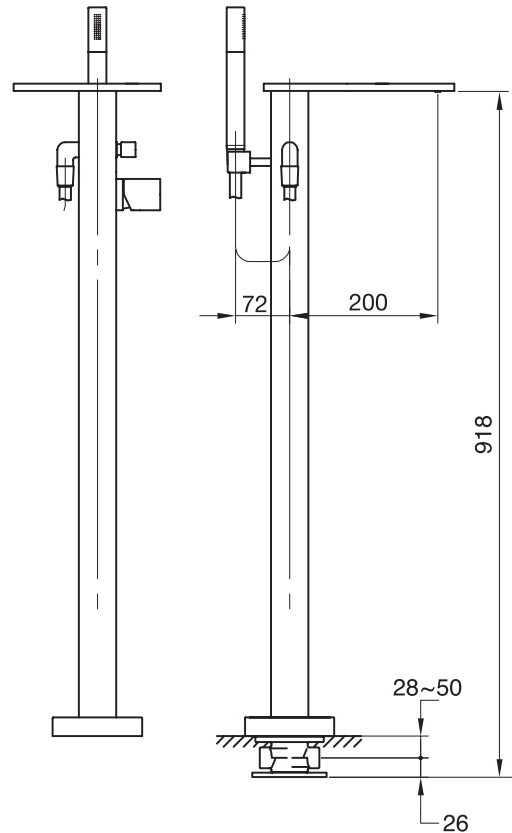

H30 #30311

Floor mount tub filler with handshower

Includes rough-in
6 GPM (22.7 L/min.)

Finish: Chrome (#99)