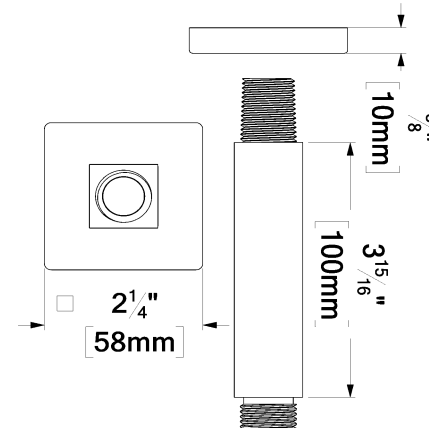

SA-702-XX

SPECIFICATION

- Shower arm ceiling solid brass
- Inlet ½in male NPT
- Limited lifetime warranty

FINISHES AVAILABLE

- Refer to the catalog for available finishes

CERTIFICATION

- ASME 112.118.1 / CSA B125.1

For more information about the product or before proceeding to any installation please consult the guide.
Products covered by a limited lifetime warranty against all manufacturing defects.

SPÉCIFICATION

- Bras de douche de plafond en laiton massif
- Connexion ½po mâle NPT
- Garantie à vie limitée

FINIS DISPONIBLE

Se référer au catalogue pour les finis disponible

CERTIFICATION

ASME 112.118.1 / CSA B125.1

Pour plus d'information sur le produit ou avant de procéder à toute installation veuillez consulter le guide.
Produits couverts par une garantie à vie limitée contre tout défaut de fabrication.

The product may vary slightly from its dimension and appearance.

Les dimensions et l'aspect du produit peuvent varier légèrement de l'illustration