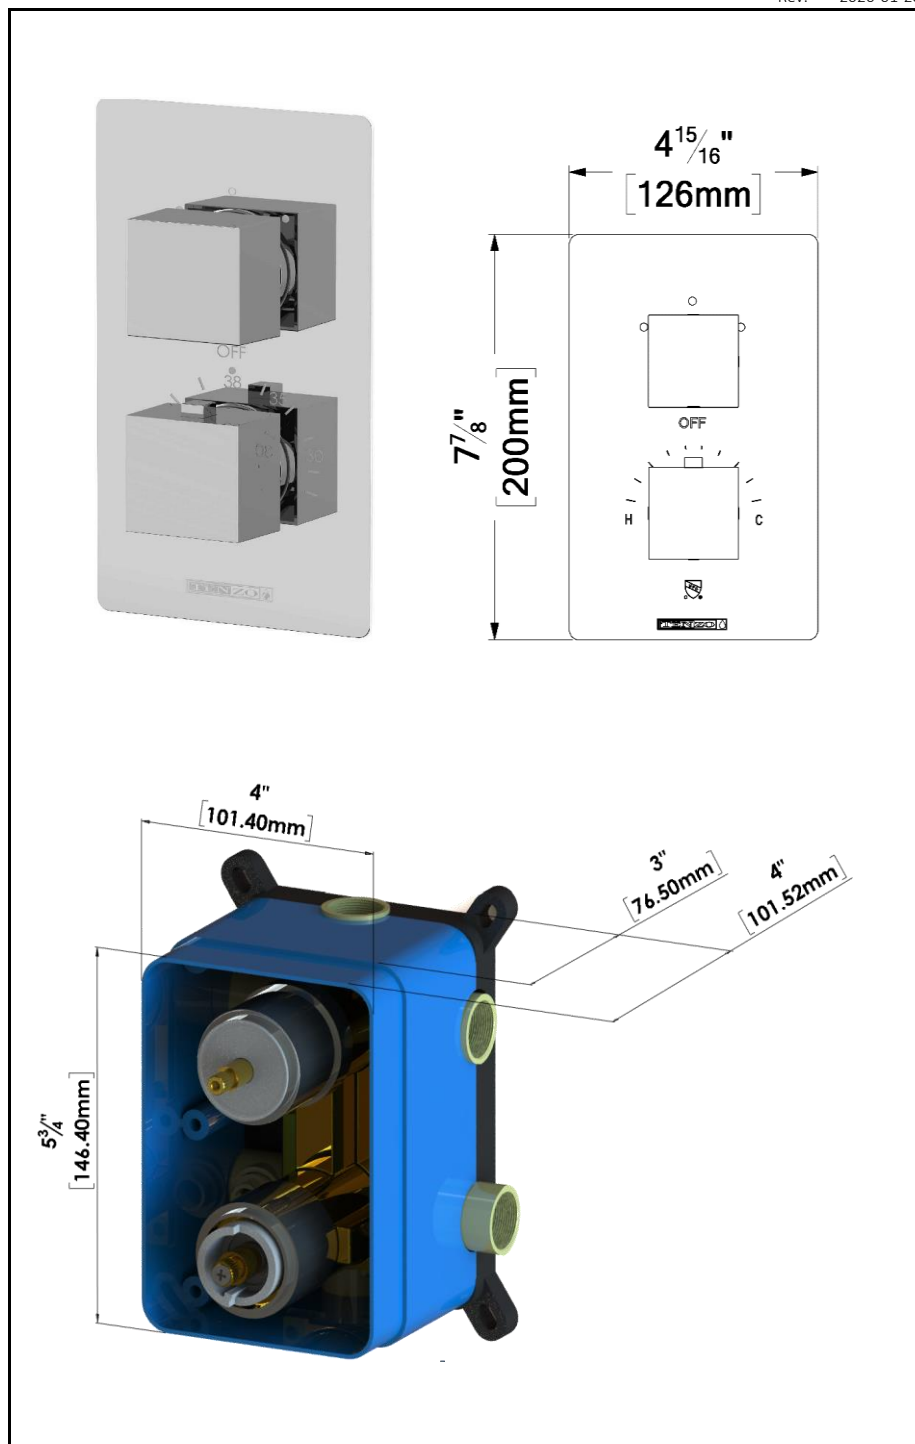

SLIK / SLT32-XX

SPECIFICATION

- Universal T-Box rough-in
- Thermostatic valve 30L/min [7.9 gpm] @60psi
- Vernet thermostatic cartridge (Made in France)
- Diverter valve 2 functions (shared zones)
- Service check/stop valves
- 1/2" NPT female connections
- Limited lifetime warranty

PRODUCTS No.

SLT32-XX	Complete valve (Rough & trims)
R-30	Universal T-Box rough in
F-SLT32-XX	Trim

FINISHES AVAILABLE

- Refer to the catalog for available finishes

CERTIFICATION

- ASME 112.18.1 / CSA B125.1

For more information about the product or before proceeding to any installation please consult the guide.
Products covered by a limited lifetime warranty against all manufacturing defects.

SPÉCIFICATION

- Brut T-Box universel
- Valve thermostatique 30L/min [7.9 gpm] @60psi
- Cartouche thermostatique Vernet (Fabriquée en France)
- Valve déviatrice 2 fonctions (zones partagées)
- Connexions femelles 1/2po NPT
- Valves de service
- Garantie à vie limitée

No. PRODUITS

SLT32-XX	Valve complète (Brut & Garnitures)
R-30	Brut de valve universel
F-SLT32-XX	Garnitures

FINIS DISPONIBLE

Se référer au catalogue pour les finis disponible

CERTIFICATION

ASME 112.18.1 / CSA B125.1

Pour plus d'information sur le produit ou avant de procéder à toute installation veuillez consulter le guide.
Produits couverts par une garantie à vie limitée contre tout défaut de fabrication.

The product may vary slightly from its dimension and appearance.
Les dimensions et l'aspect du produit peuvent varier légèrement de l'illustration