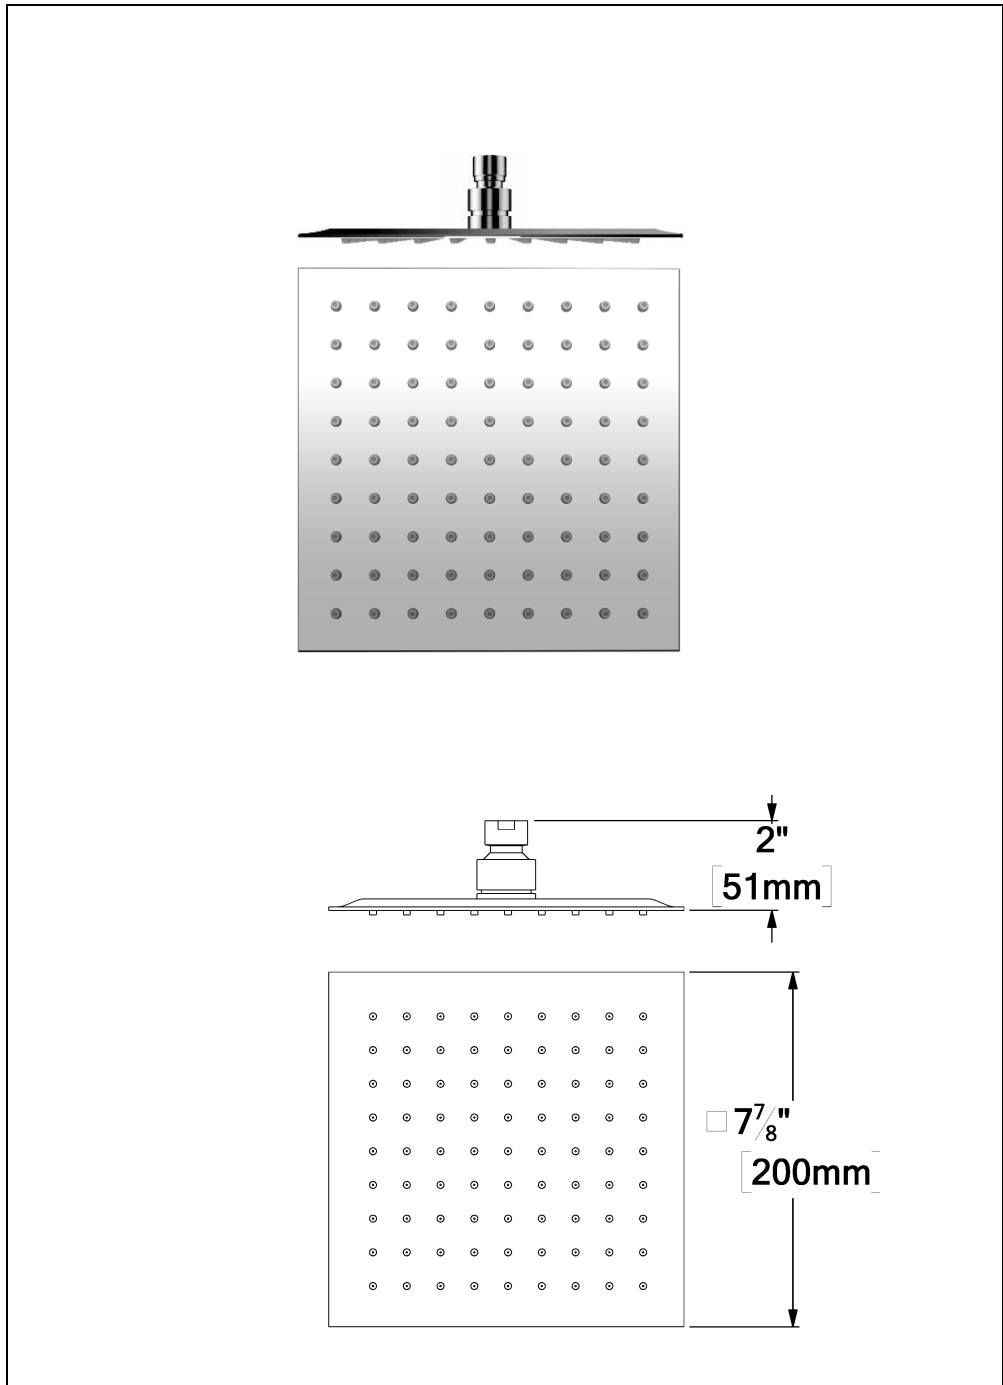

SSTS-08-S-XX

SPECIFICATION

- Shower head stainless steel
- AirBoost technology (30% more pressure)
- Dimensions: 20cm x 20cm [8x8in]
- Thickness: 2mm
- 81 Anti-limestone silicone nozzle
- Inlet 1/2in female
- Flow rate: 7.6 L/min [2.0 gpm] @60psi
- Limited lifetime warranty

FINISHES AVAILABLE

- Refer to the catalog for available finishes

CERTIFICATION

- ASME 112.118.1 / CSA B125.1

For more information about the product or before proceeding to any installation please consult the guide.
Products covered by a limited lifetime warranty against all manufacturing defects.

SPÉCIFICATION

- Tête de douche en acier inoxydable
- Technologie d'injection d'air Air Boost (30% + de pression)
- Dimensions: 20cm x 20cm [8x8po]
- Épaisseur: 2mm
- 81 buses en silicone anti-calcaire
- Débit: 7.6 L/min [2.0 gpm] @60psi
- Garantie à vie limitée

FINIS DISPONIBLE

Se référer au catalogue pour les finis disponible

CERTIFICATION

ASME 112.118.1 / CSA B125.1

Pour plus d'information sur le produit ou avant de procéder à toute installation veuillez consulter le guide.
Produits couverts par une garantie à vie limitée contre tout défaut de fabrication.

The product may vary slightly from its dimension and appearance.
Les dimensions et l'aspect du produit peuvent varier légèrement de l'illustration