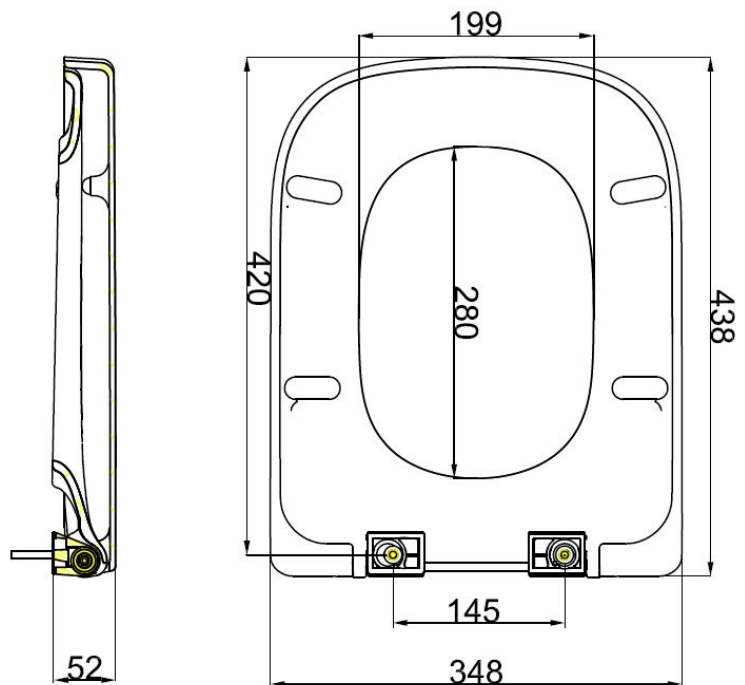

SPECIFICATIONS

Cube Soft Close Toilet Seat Model 300024W

300024W Specification /Ver. 1.0 2014