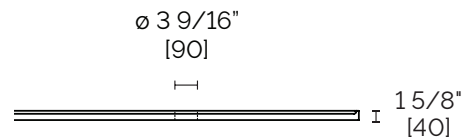

FINISHES

CERTIFICATIONS

When installed flush with floor

*Slight variance in color may occur.

StoneTouch cannot be held responsible for any technical or typographical errors or omissions contained within this document and reserves the right to make changes without prior notice.