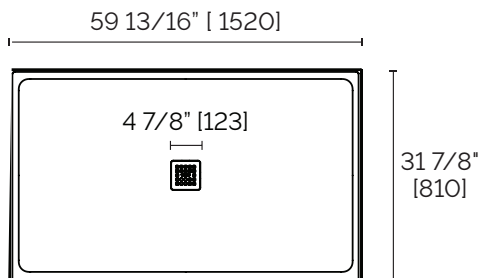

FINISHES

CERTIFICATIONS

When installed flush with floor

*Slight variance in color may occur.

StoneTouch cannot be held responsible for any technical or typographical errors or omissions contained within this document and reserves the right to make changes without prior notice.