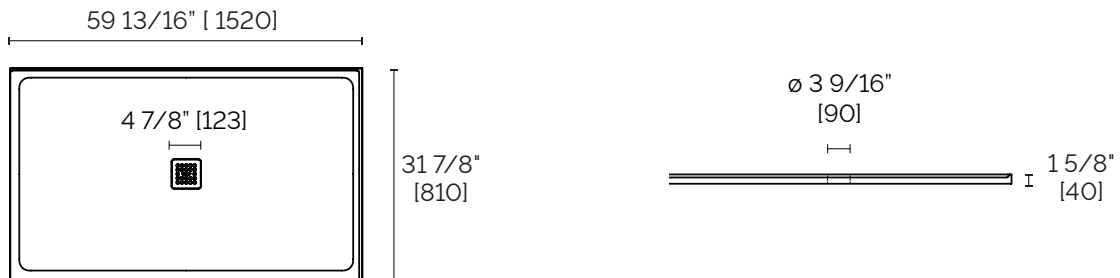

FINISHES

CERTIFICATIONS

When installed flush with floor

*Slight variance in color may occur.

StoneTouch cannot be held responsible for any technical or typographical errors or omissions contained within this document and reserves the right to make changes without prior notice.