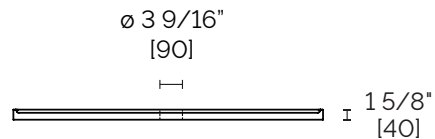

CERTIFICATIONS

When installed flush with floor

*Slight variance in color may occur.

StoneTouch cannot be held responsible for any technical or typographical errors or omissions contained within this document and reserves the right to make changes without prior notice.