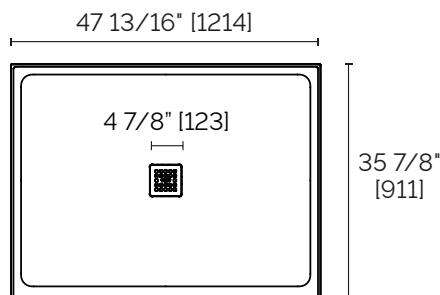

CERTIFICATIONS

When installed flush with floor

*Slight variance in color may occur.

StoneTouch cannot be held responsible for any technical or typographical errors or omissions contained within this document and reserves the right to make changes without prior notice.